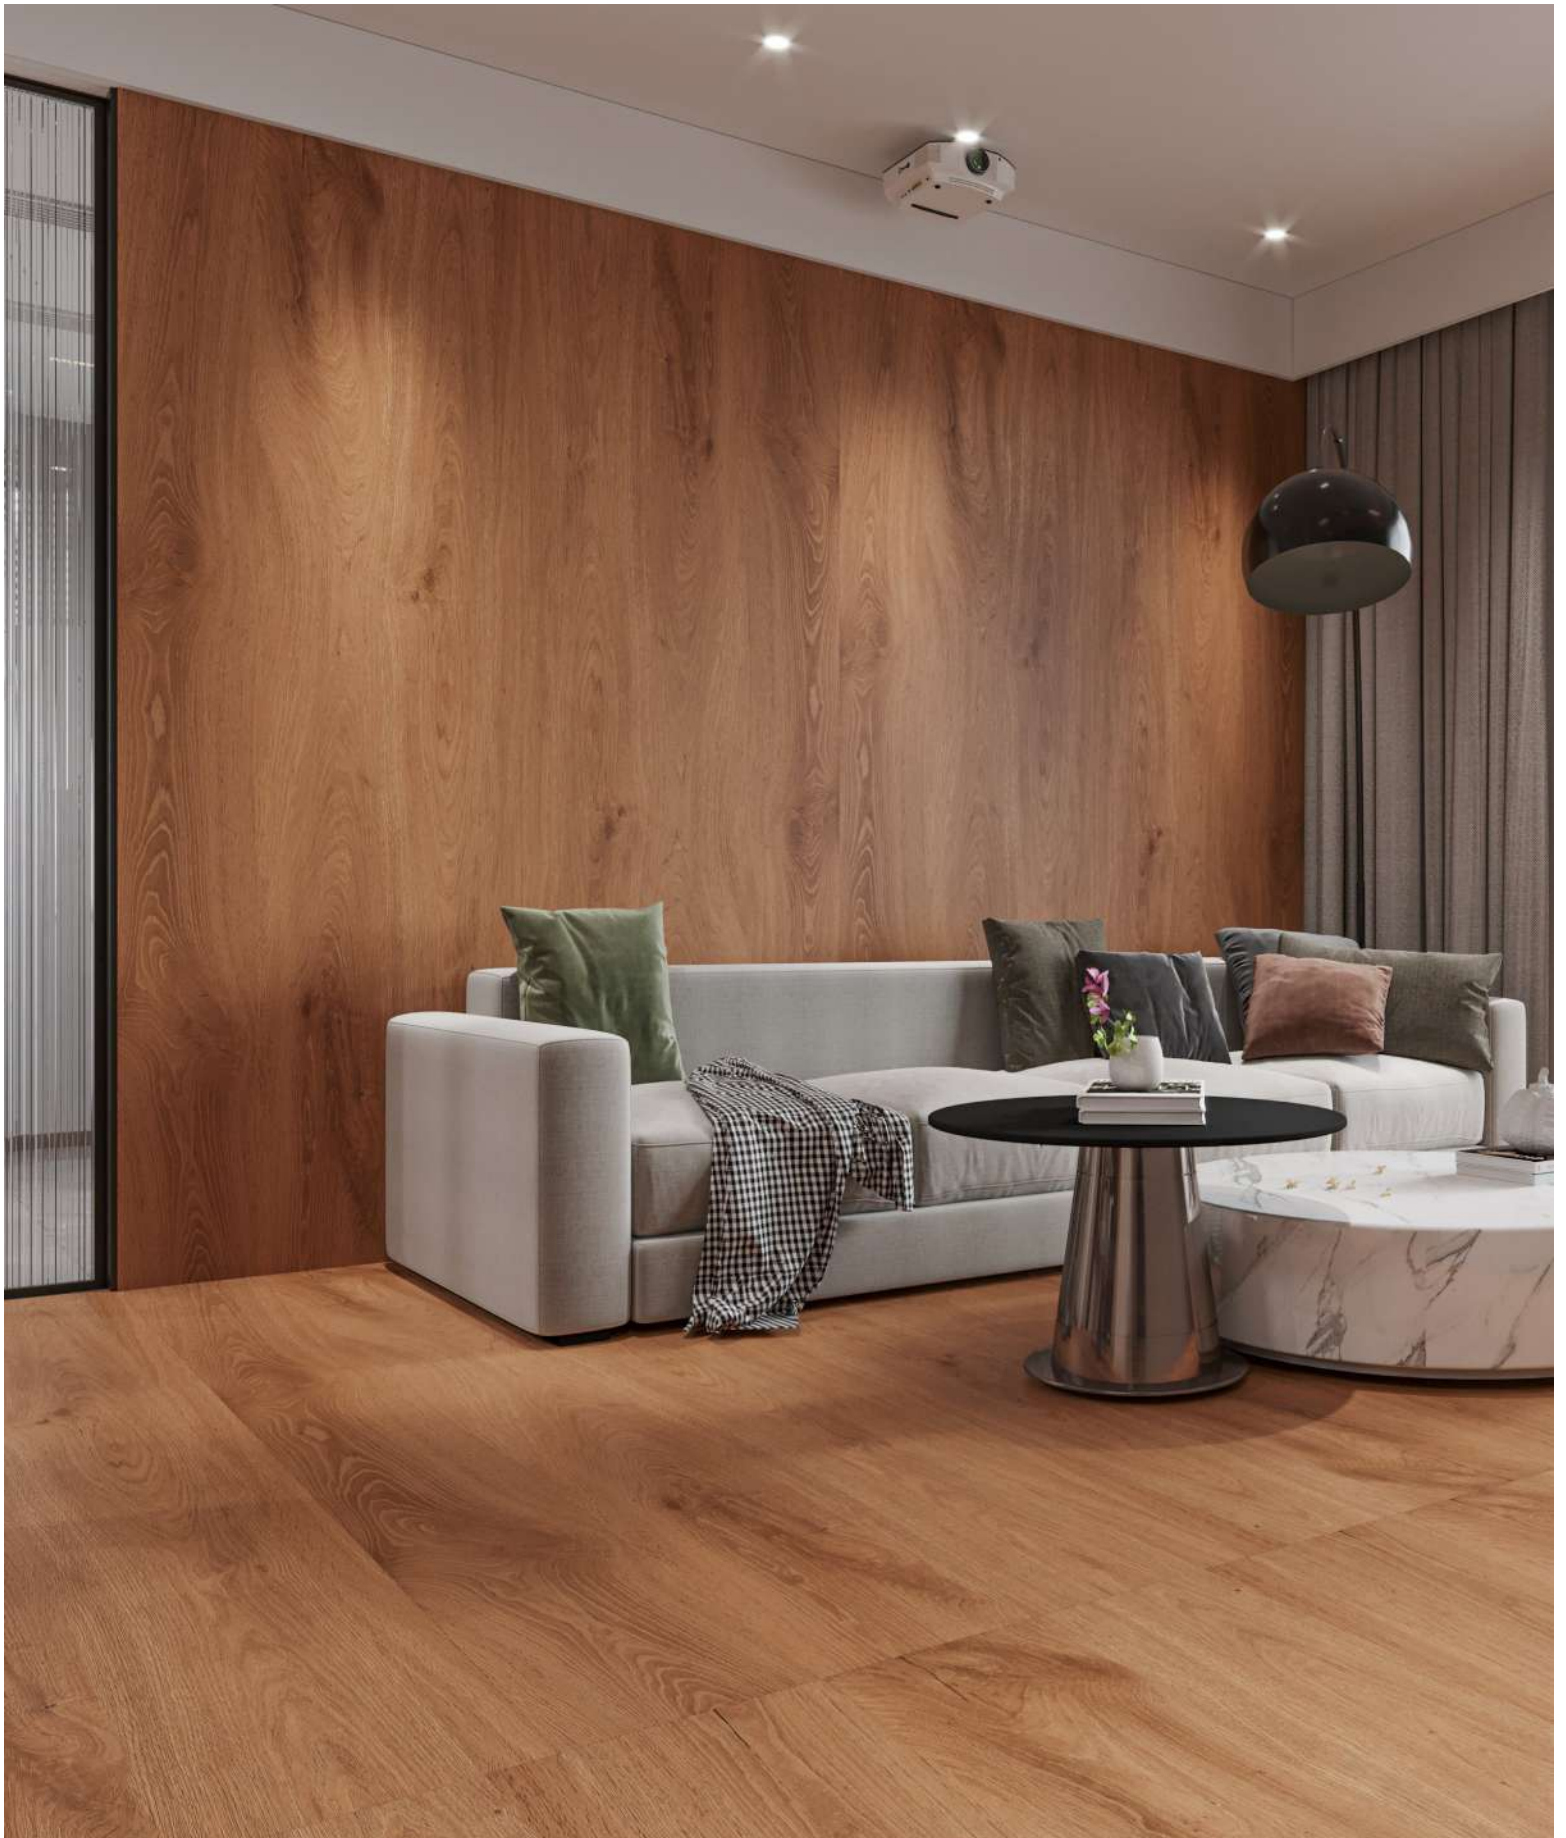

ASPEN BROWN

<u>TYPOLOGY</u>	<u>THICKNESS</u>	<u>SIZE</u>	<u>FINISH</u>
COLOR BODY	15mm	800x2400mm	MATT