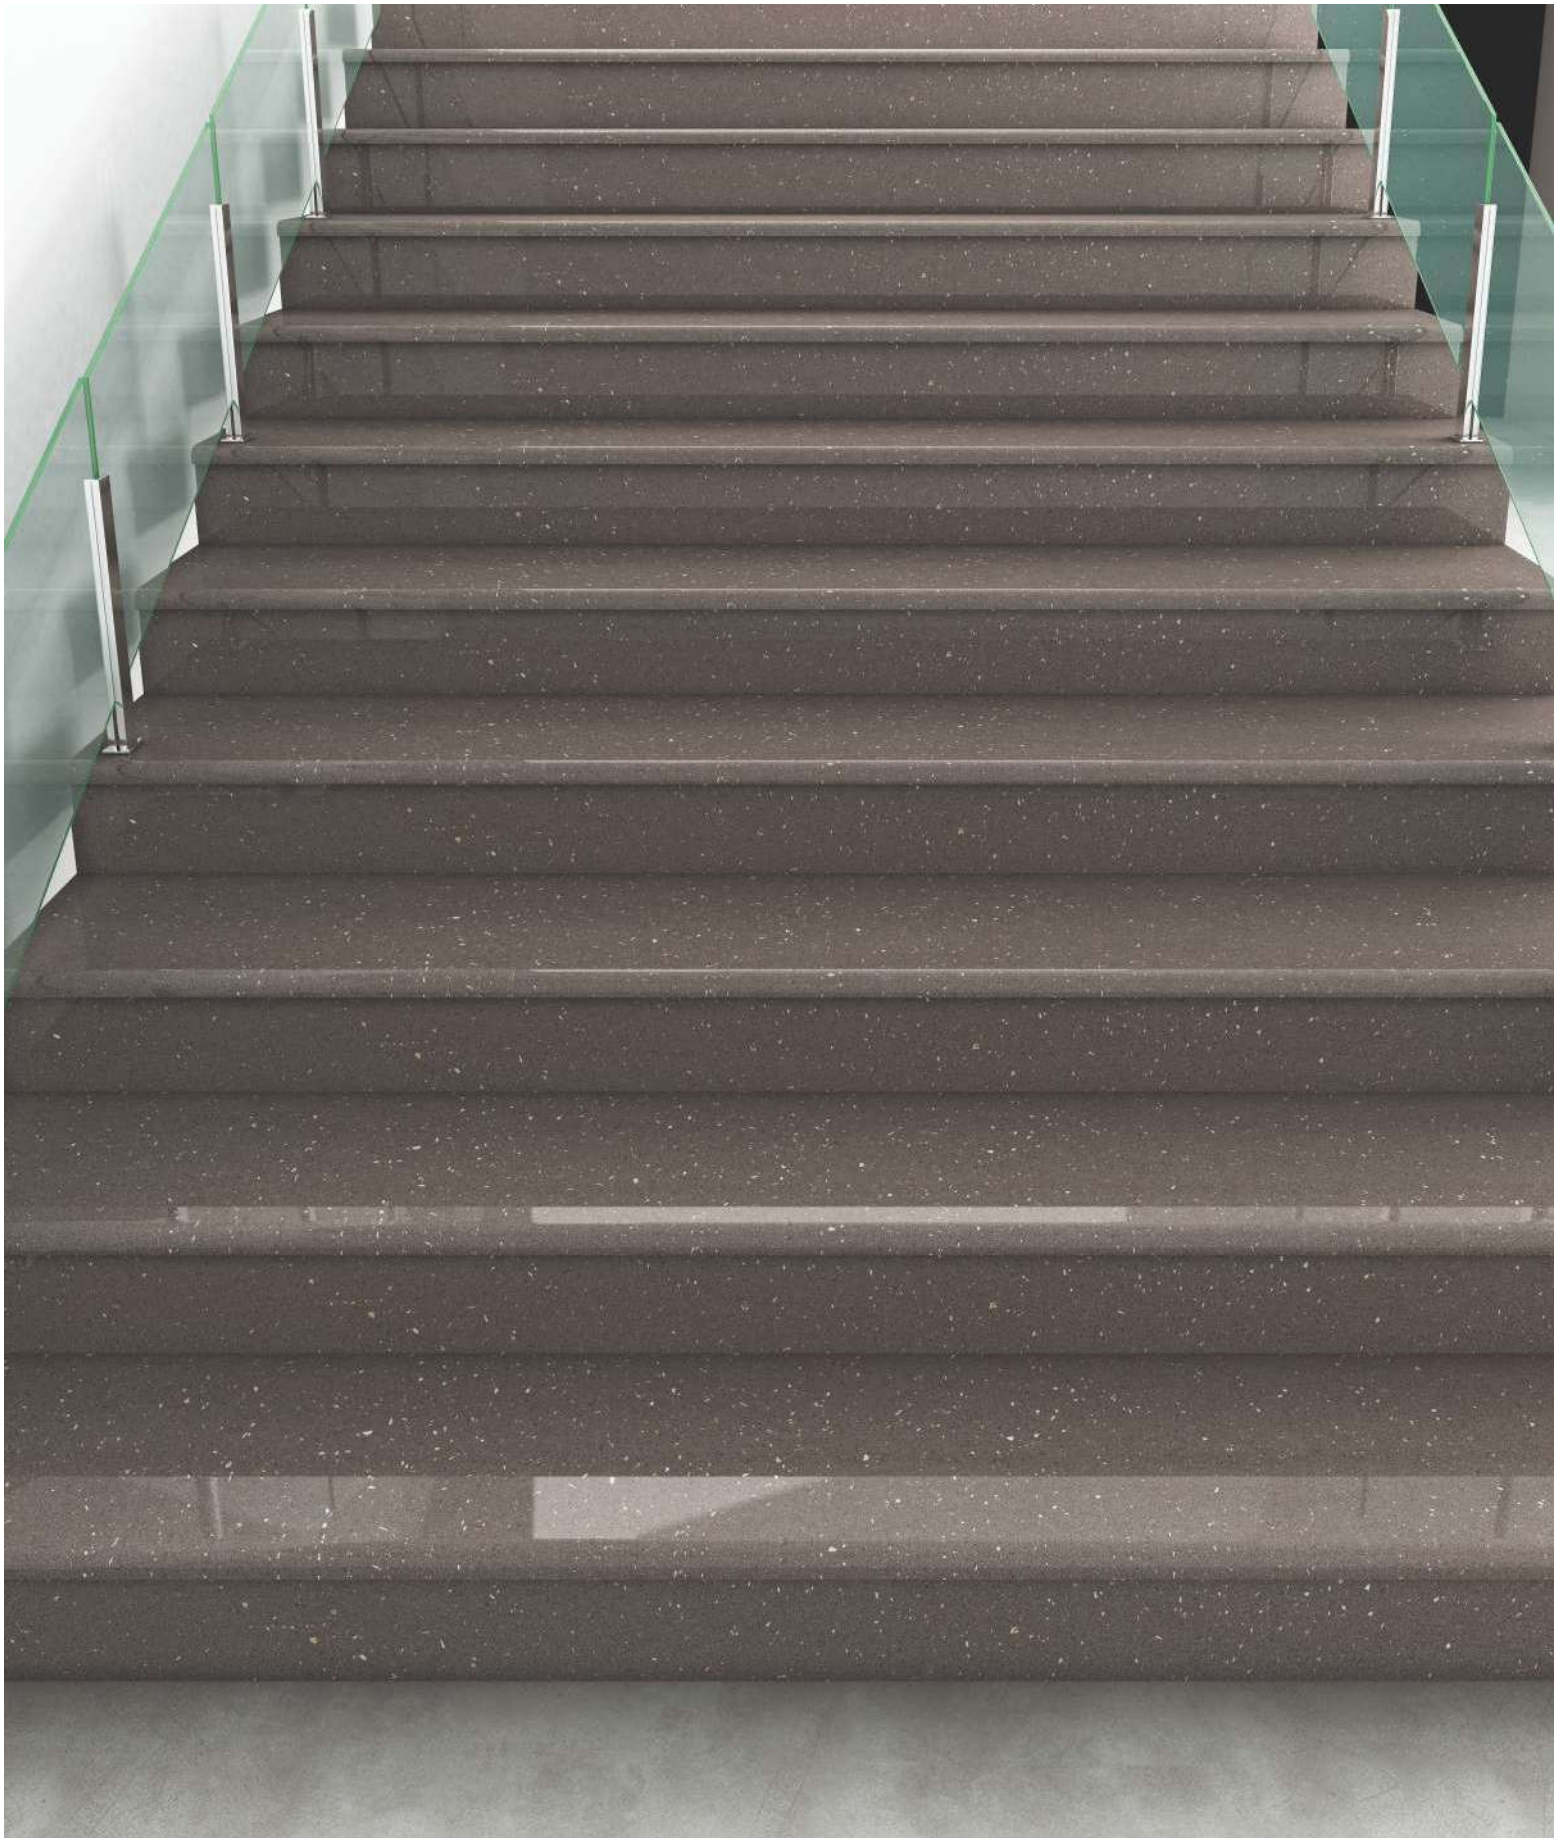

F E R R O C H I P S

<u>TYPOLOGY</u>	<u>THICKNESS</u>	<u>SIZE</u>	<u>FINISH</u>
FULLBODY	15mm	800x2400mm	GLOSSY