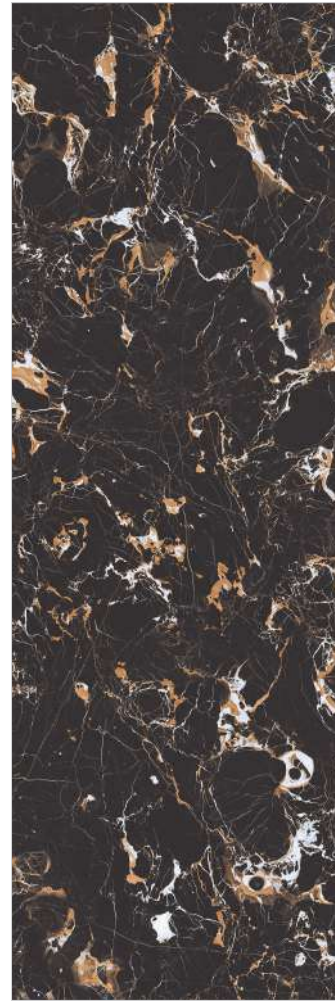

**PORTORO
GOLD**

SIZE - 800x2400mm

TYPOLOGY - COLOR BODY

THICKNESS - 15mm

FINISH - GLOSSY