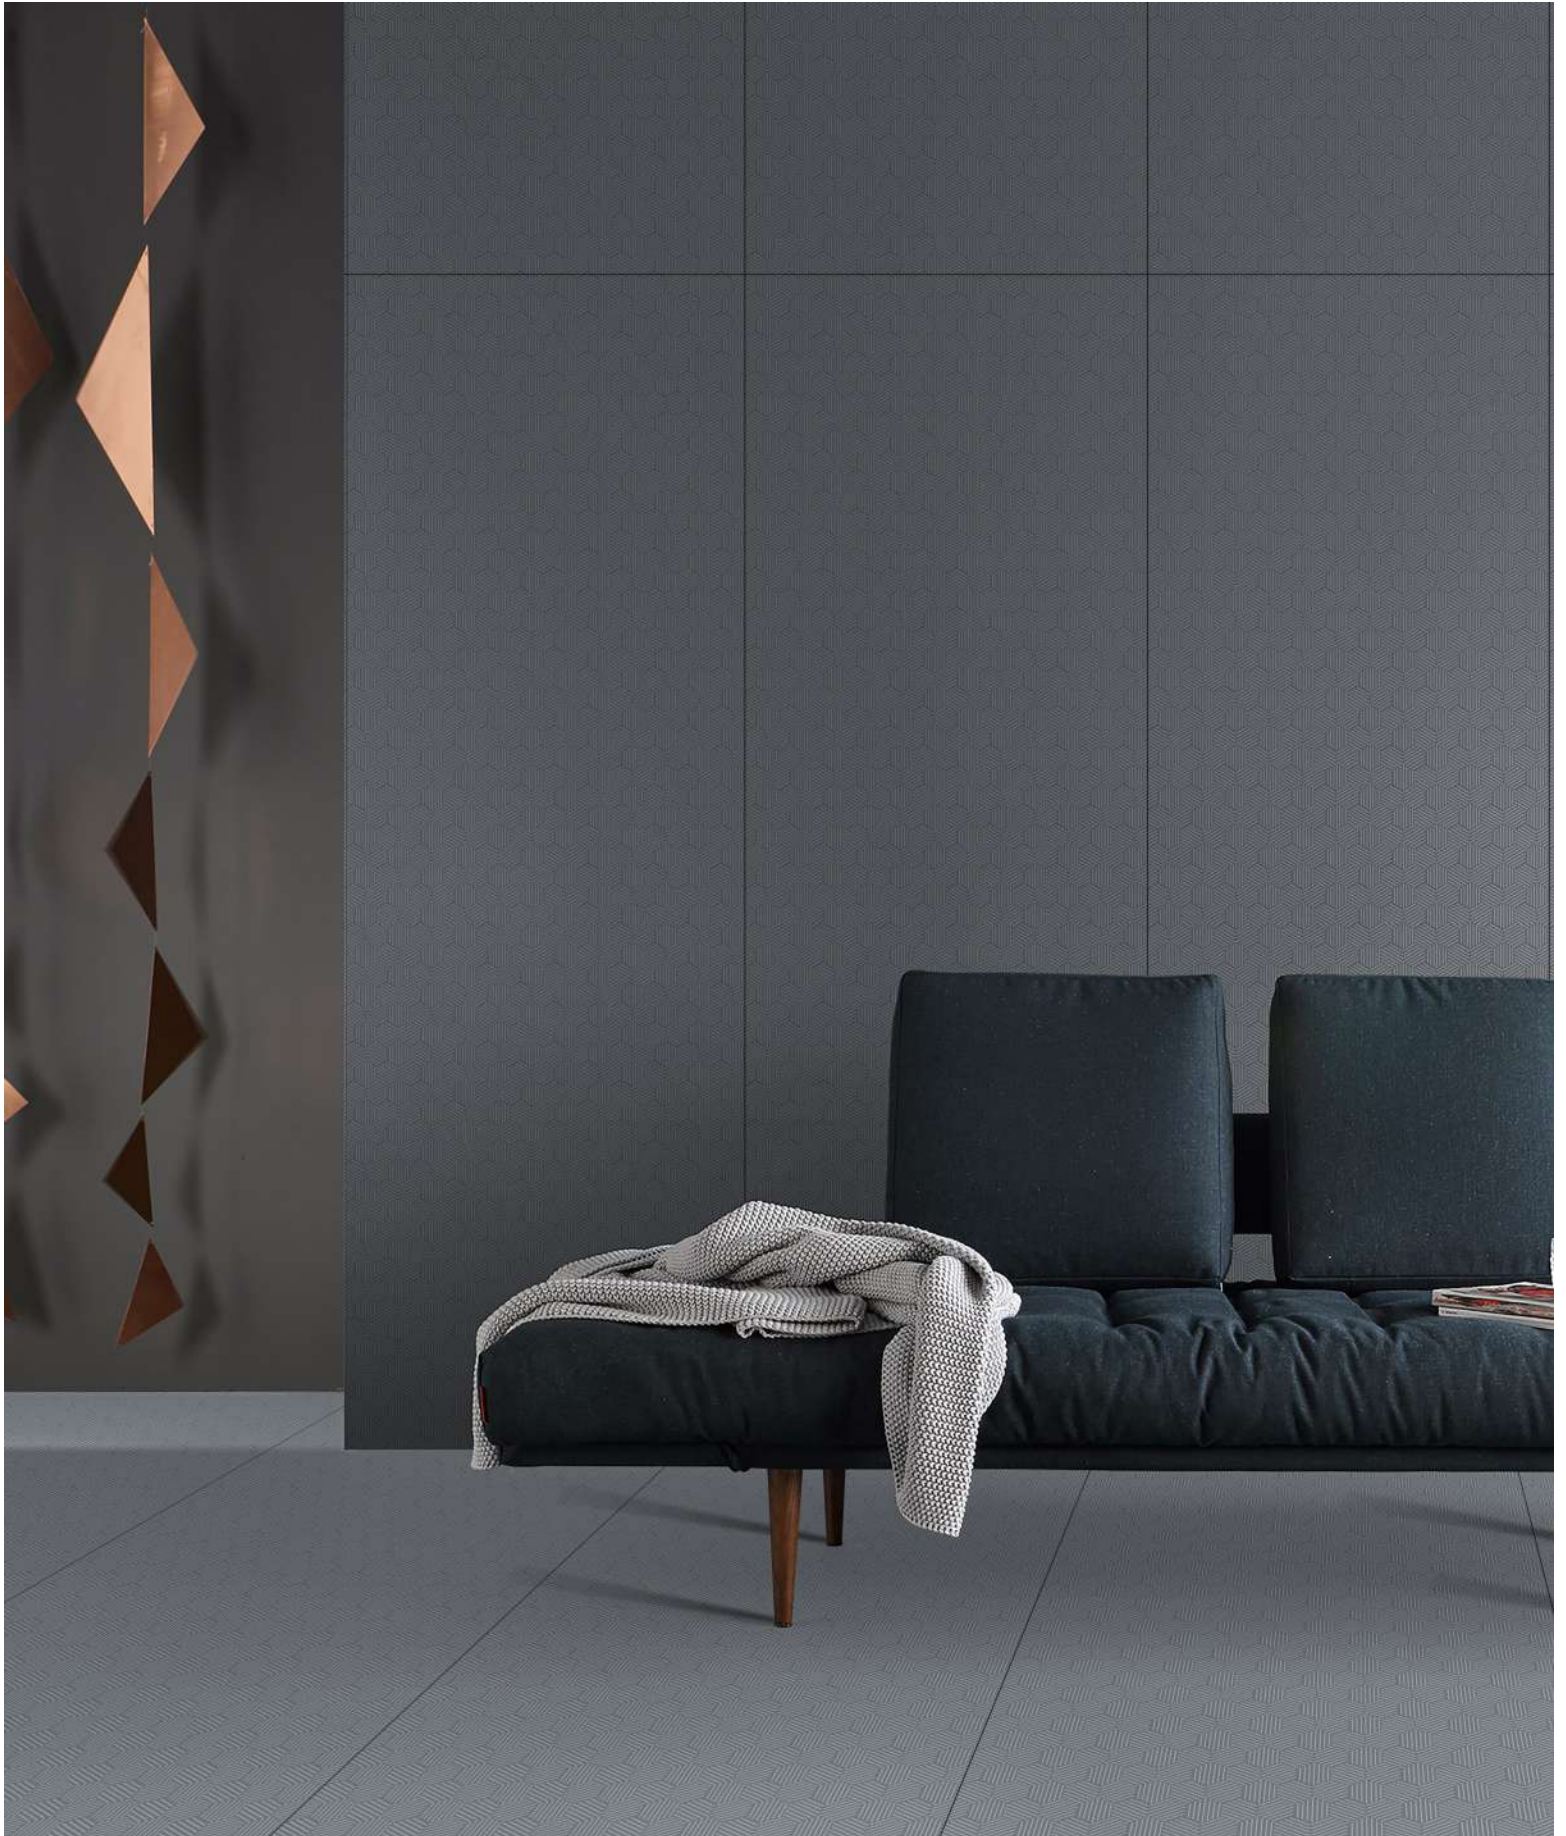

800x2400mm

FINISH

CARVING

GLAZED BODY

AN AESTHETICAL
APPEARANCE
WITH A
SOPHISTICATED
TOUCH

**NANO
WHITE**

SIZE - 800x2400mm

TYPOLOGY - GLAZED BODY