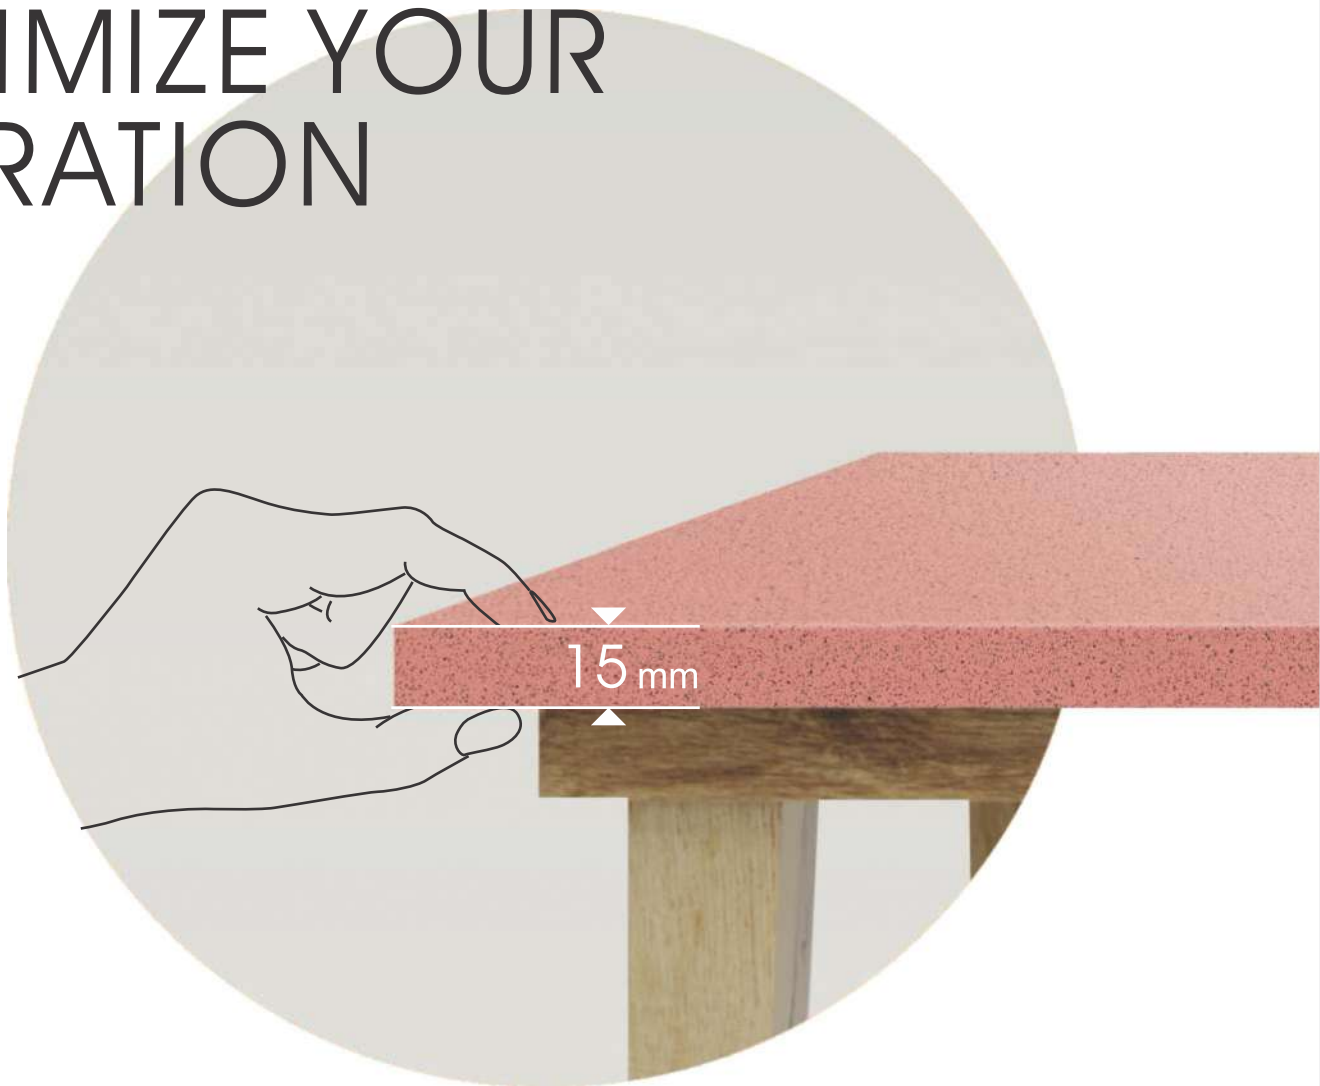

Various Reasons to choose Grandeur

800x
2400mm

FULLBODY
TILES

MODERN INCEPTION FOR UNIQUE PEOPLE

01 SIZE

PERFECT SIZE
THAT
MAXIMIZE YOUR
ASPIRATION

FULLBODY
800x2400mm

02 APPLICATIONS