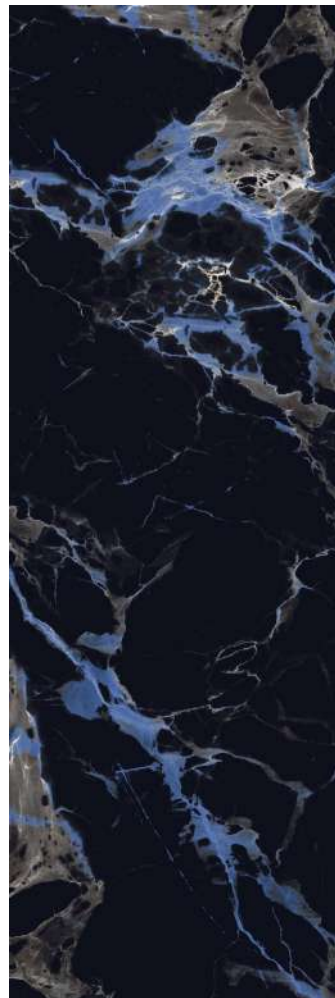

**OCEAN
BLUE**

SIZE - 800x2400mm

TYPOLOGY - COLOR BODY

THICKNESS - 15mm

FINISH - GLOSSY

FACE 1