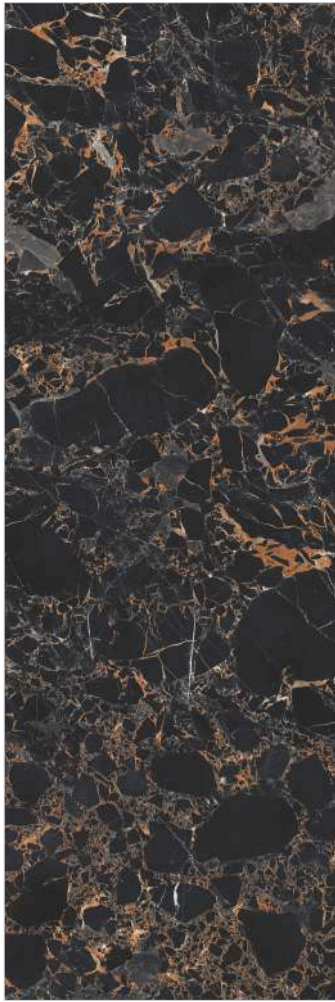

**THUNDER
BLACK**

SIZE - 800x2400mm

TYPOLOGY - COLOR BODY

THICKNESS - 15mm

FINISH - GLOSSY