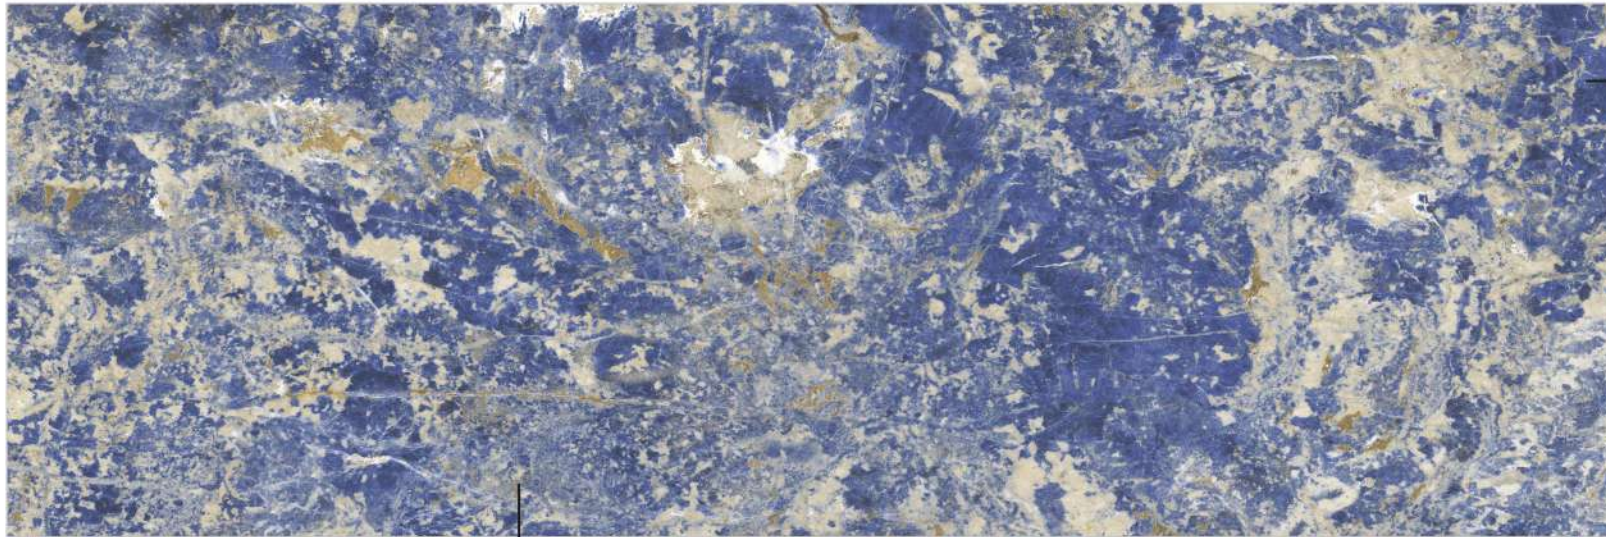

Public Parks & Garden

Kitchen Unit Top

Dining Table

Interior

Bathtub

Corridors & Halls

COLOR BODY

BAHIA AZUL