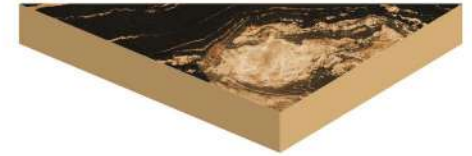

Public Parks & Garden

Kitchen Unit Top

Dining Table

Interior

Bathtub

Corridors & Halls

COLOR BODY

GRANNA PORTORO