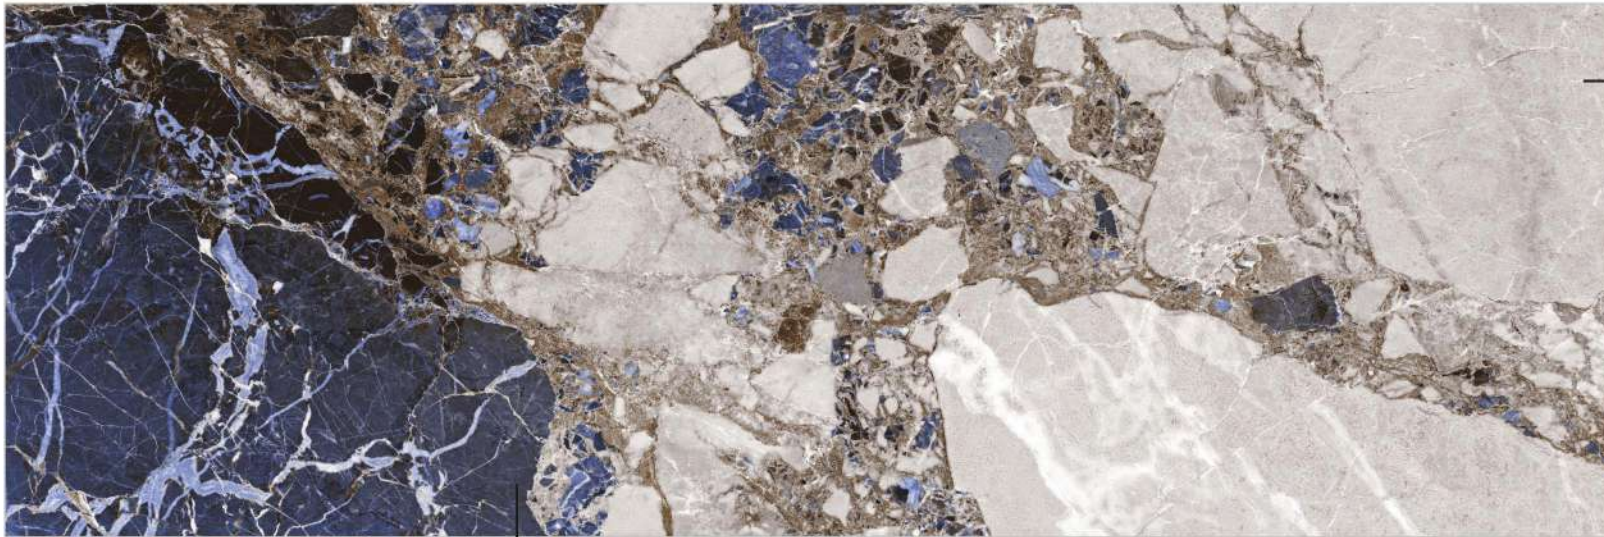

COLOR BODY

INFINITO AZUL

★ Glossy Finish

÷ 15mm Thickness

800x2400mm

Public Parks & Garden

Kitchen Unit Top

Dining Table

Interior

Bathtub

Corridors & Halls