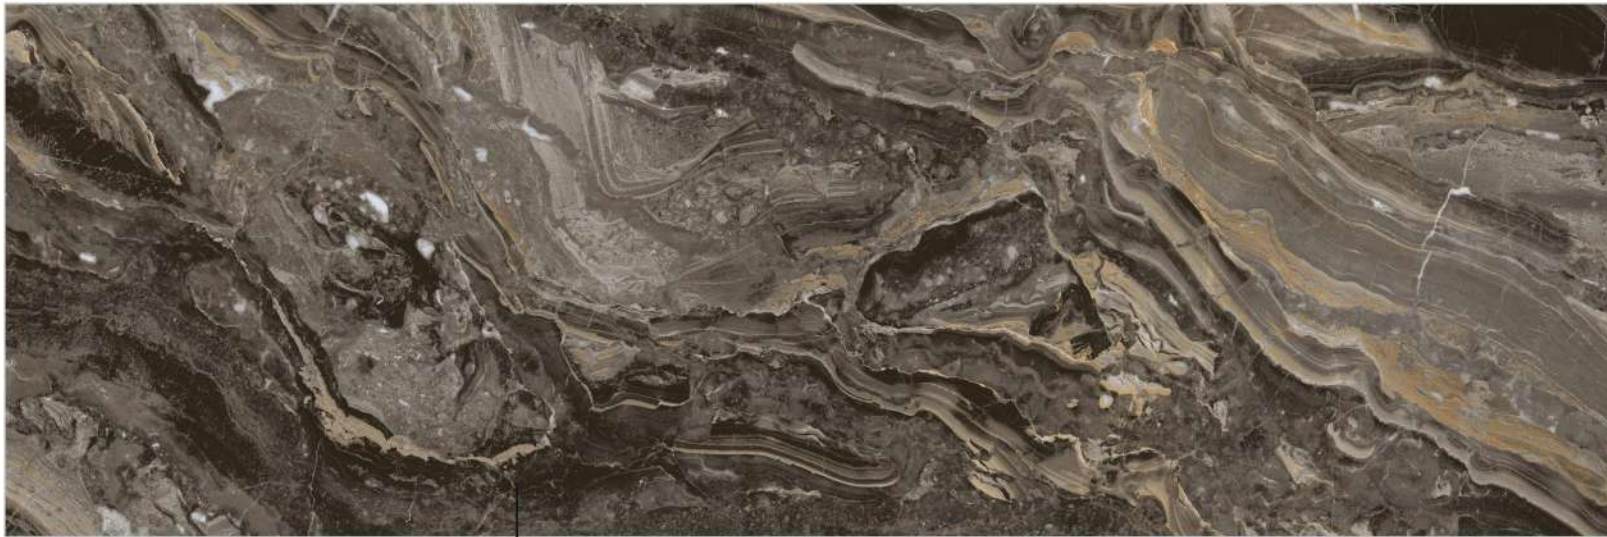

Dining Table

Interior

Bathtub

Corridors & Halls

COLOR BODY

IRIDE NERO

- ★ Glossy Finish
- ⊕ 15mm Thickness

800x2400mm