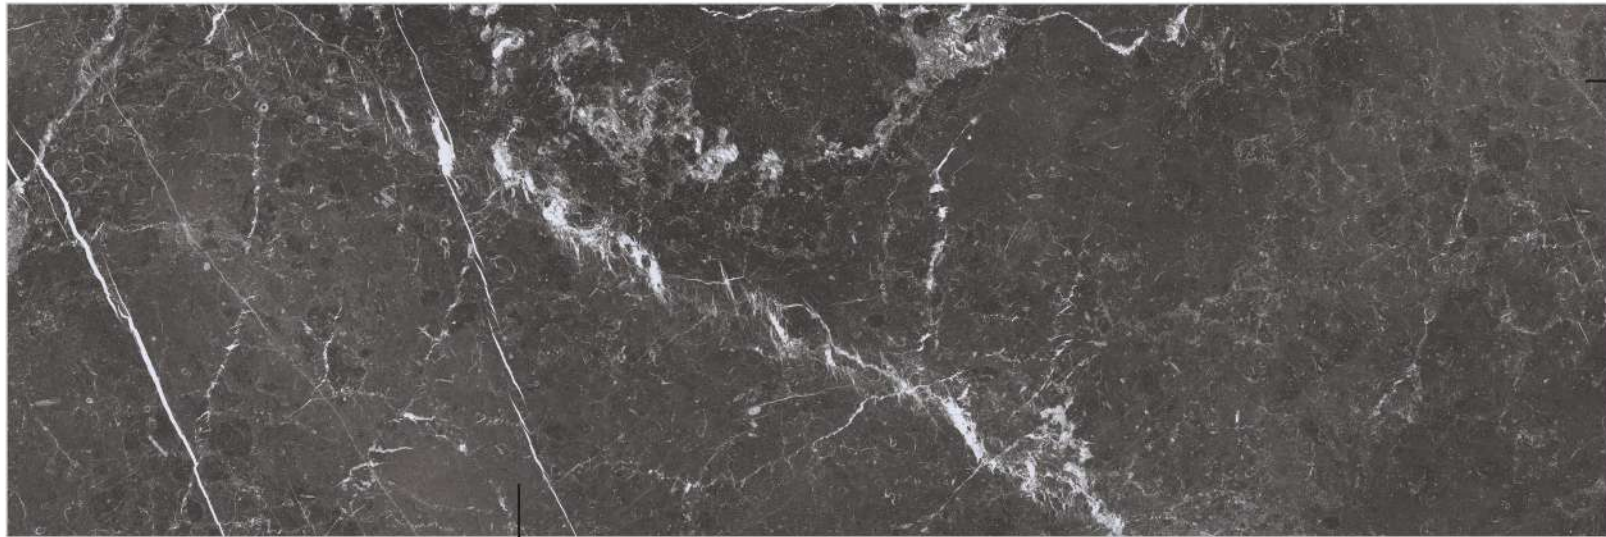

Dining Table

Interior

Bathtub

Corridors & Halls

COLOR BODY

BDB CHROMITE

- ★ Glossy Finish
- ⊕ 15mm Thickness

800x2400mm