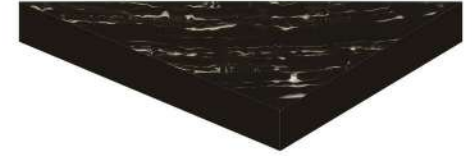

Kitchen Unit Top

Dining Table

Interior

Bathtub

Corridors & Halls

COLOR BODY

WHITE PORTORO

- ★ Glossy Finish
- ⊕ 15mm Thickness