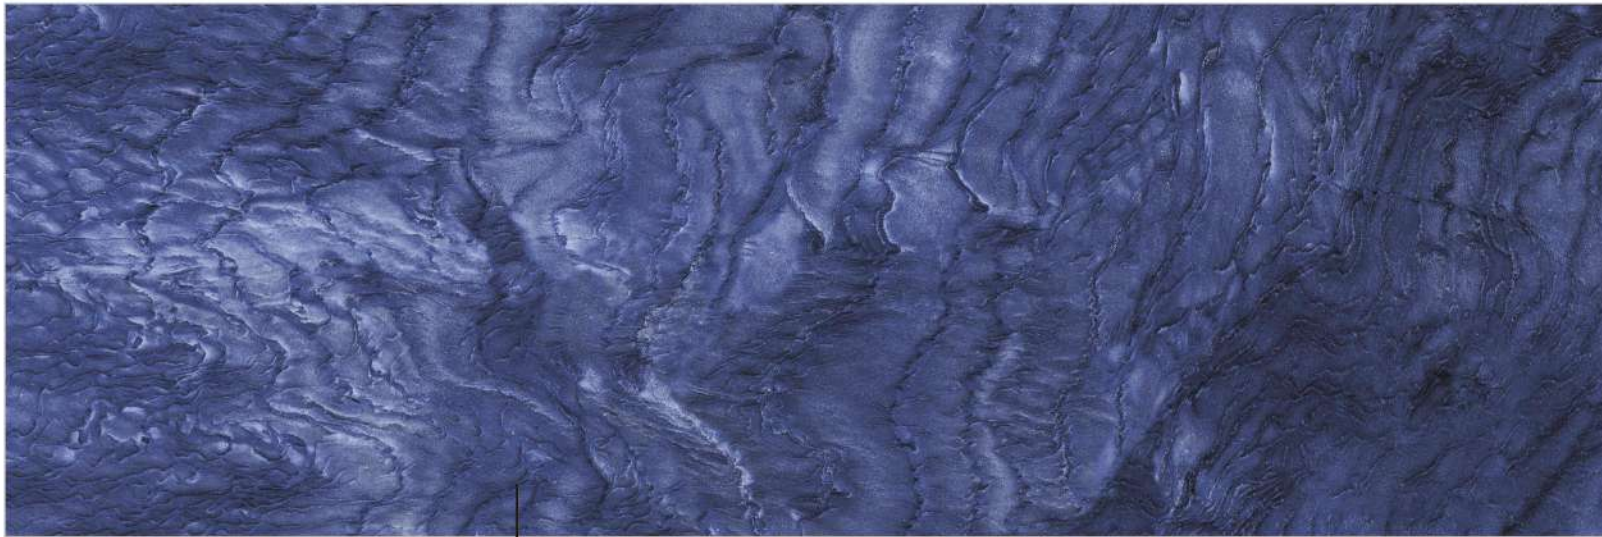

Corridors & Halls

COLOR BODY

BAHIA WAVE

★ Glossy Finish

⊕ 15mm Thickness

800x2400mm

Public Parks & Garden

Kitchen Unit Top