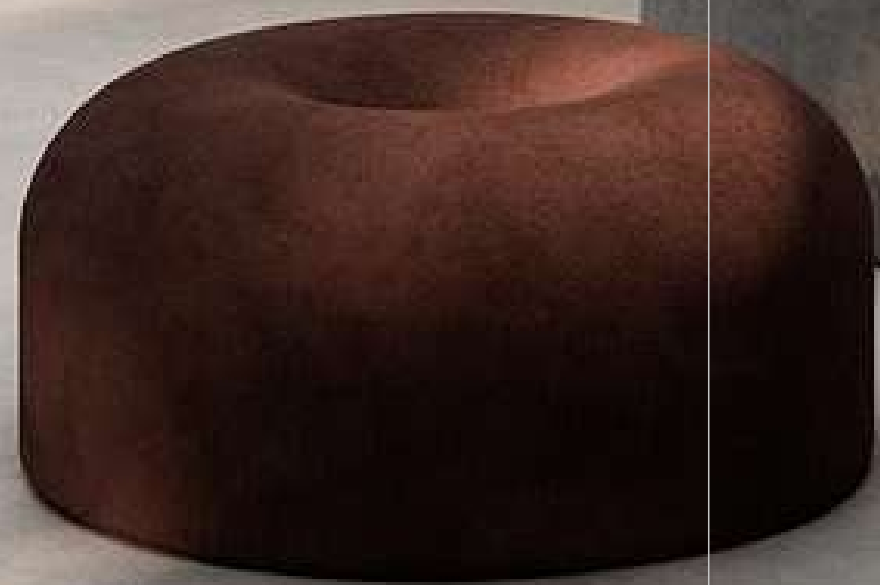

M-Avorio Tan

2 - Random Faces

Finish: **Carving** | Size: **1200X1800mm** | Thickness: **9mm**

Mesmerizing
elegance
for every space

Matt

With the sheer exhilaration of design, it revamps the overall look of your place - commercial or residential. Levitate the grace of finish and magnet the eyes of onlookers. so, let's make your space emit style with the unique set of designs, incomparable finish and vibrant sizes,