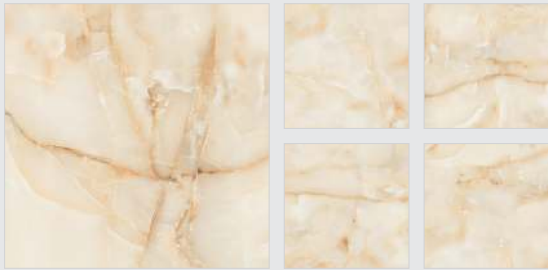

ONYX BEIGE

600x600mm
Random 5

9mm
Thickness

FEATURES

(GLOSSY FINISH)

A range that represents
**MODERNITY AND
TRADITION.**