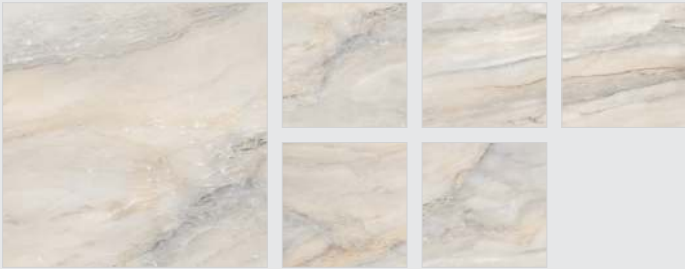

AVENUE BEIGE

600x600mm
Random 6

9mm
Thickness

FEATURES

(GLOSSY FINISH)

A range that represents
MODERNITY AND TRADITION.