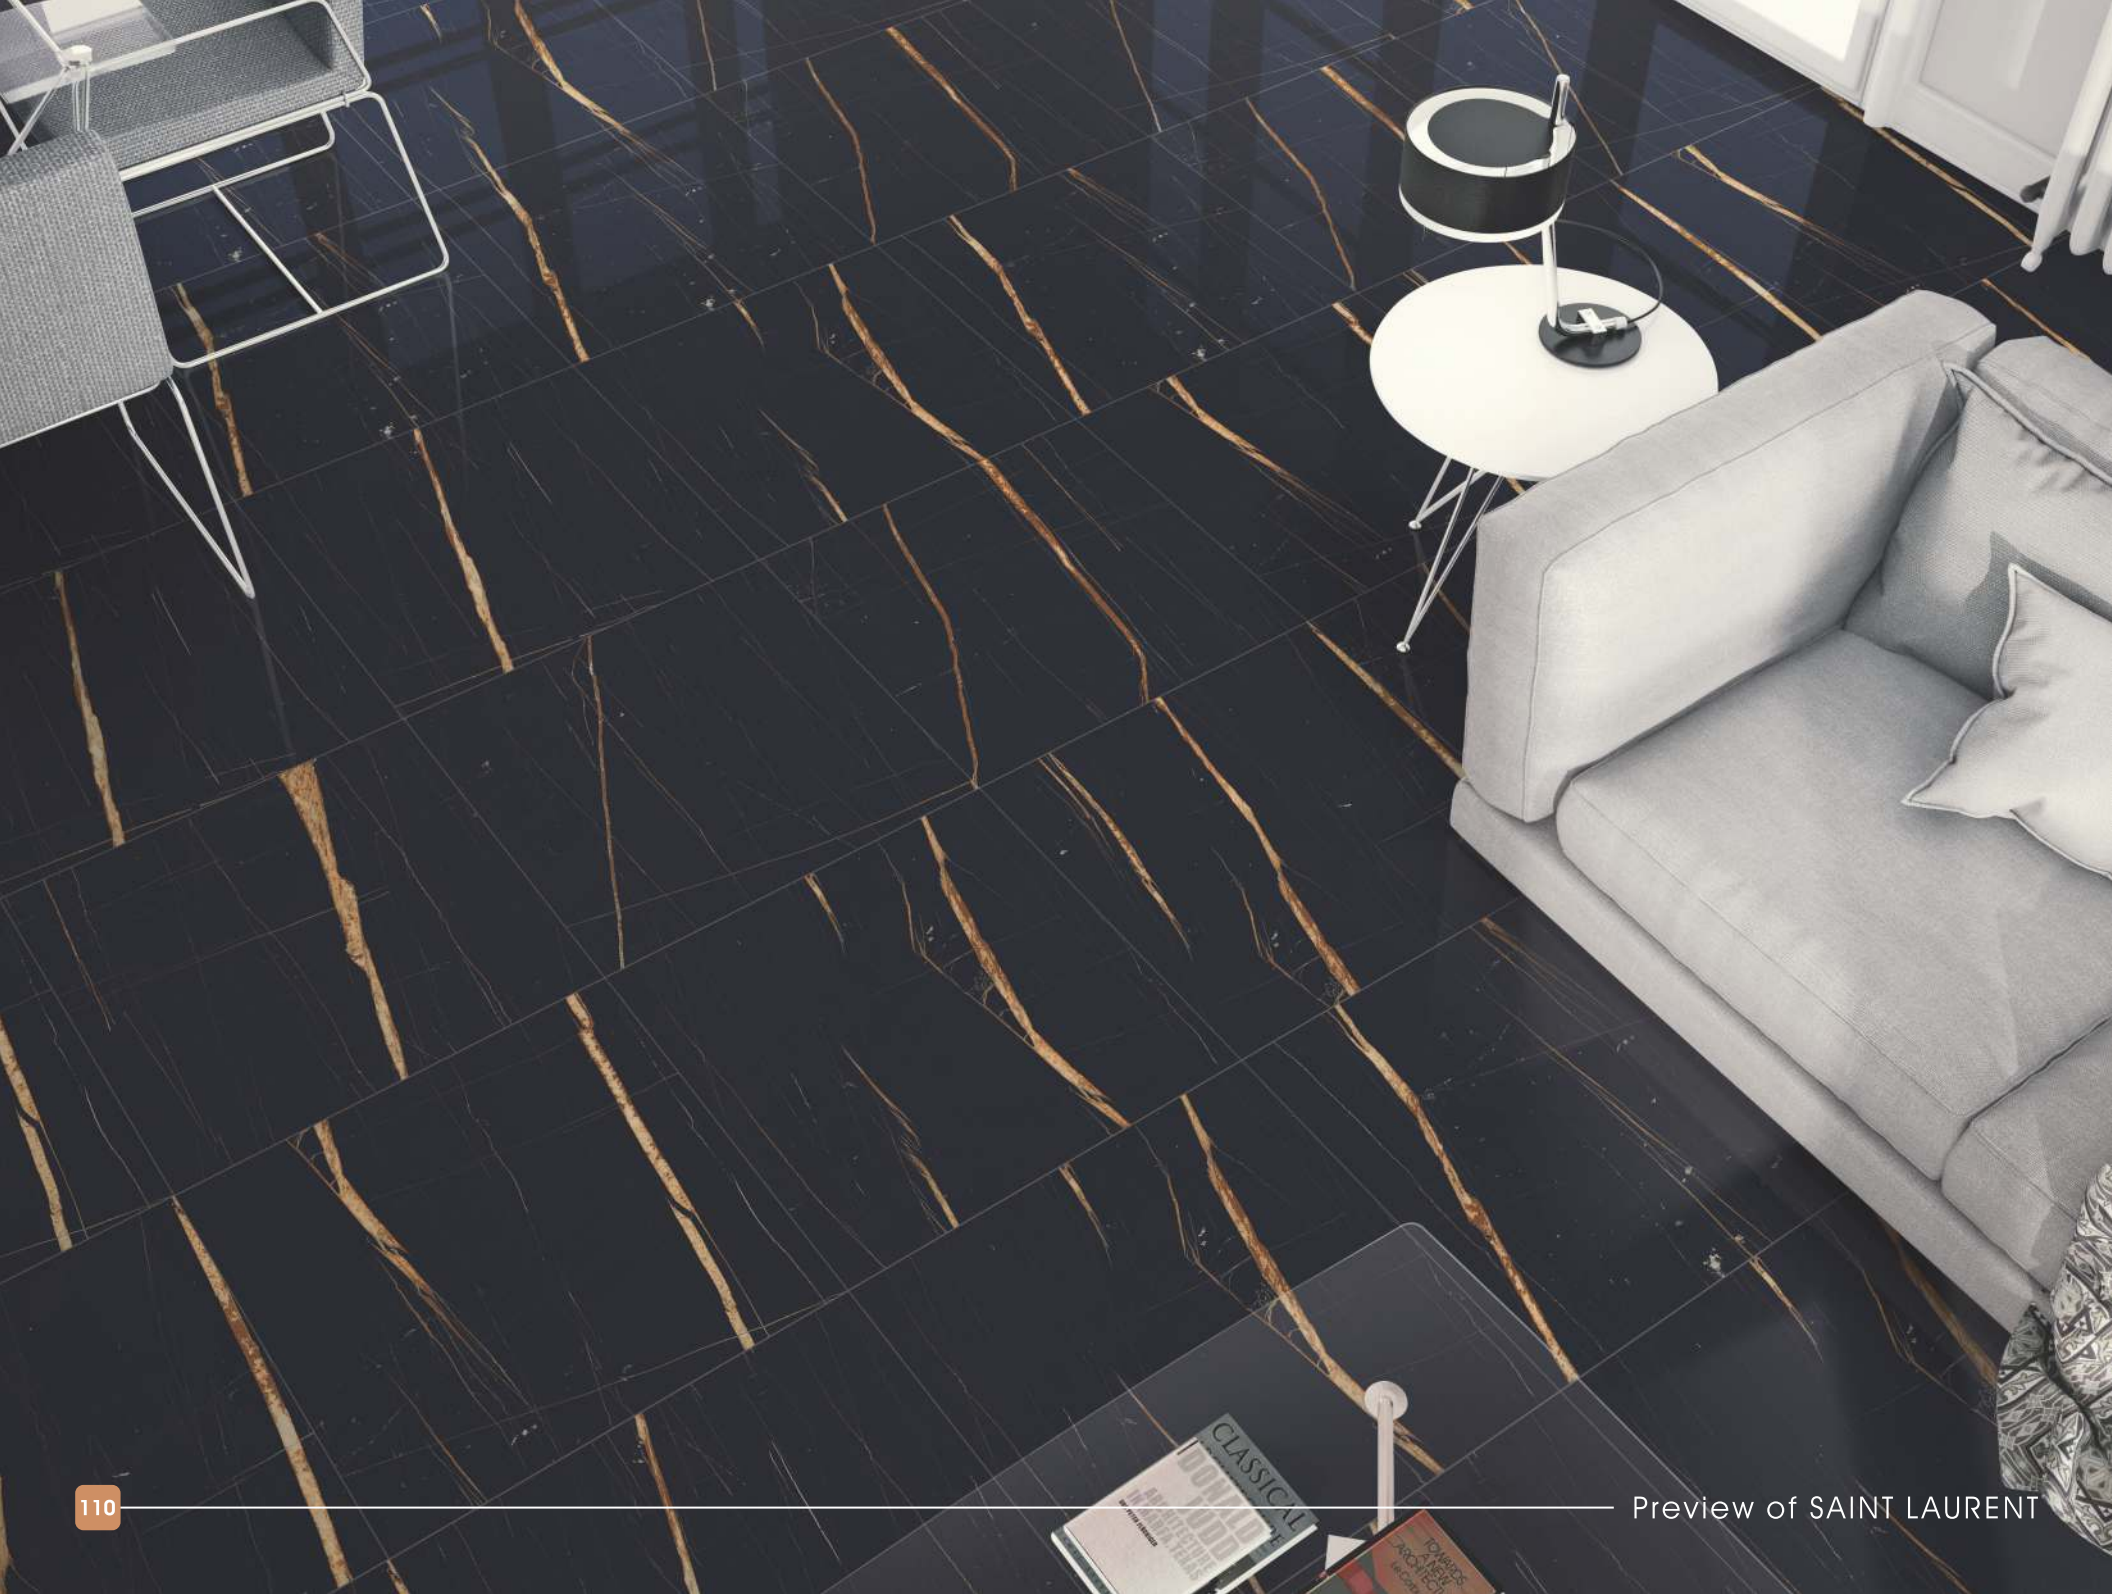

600x600mm
Random 4

9mm
Thickness

FEATURES

(HIGH GLOSS FINISH)

A range that represents
**MODERNITY AND
TRADITION.**

MARQUINA BLACK

600x600mm
Random 8

9mm
Thickness