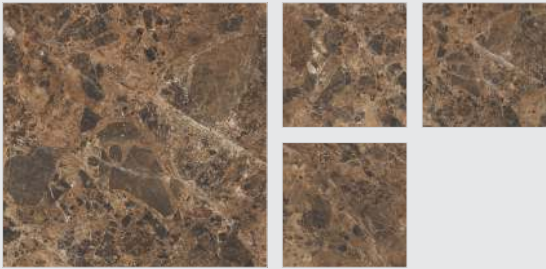

EMPERADOR NATURAL

600x600mm
Random 4

9mm
Thickness

FEATURES

(HIGH GLOSS FINISH)

A range that represents
**MODERNITY AND
TRADITION.**

RIVER CEDAR

600x600mm
Random 8