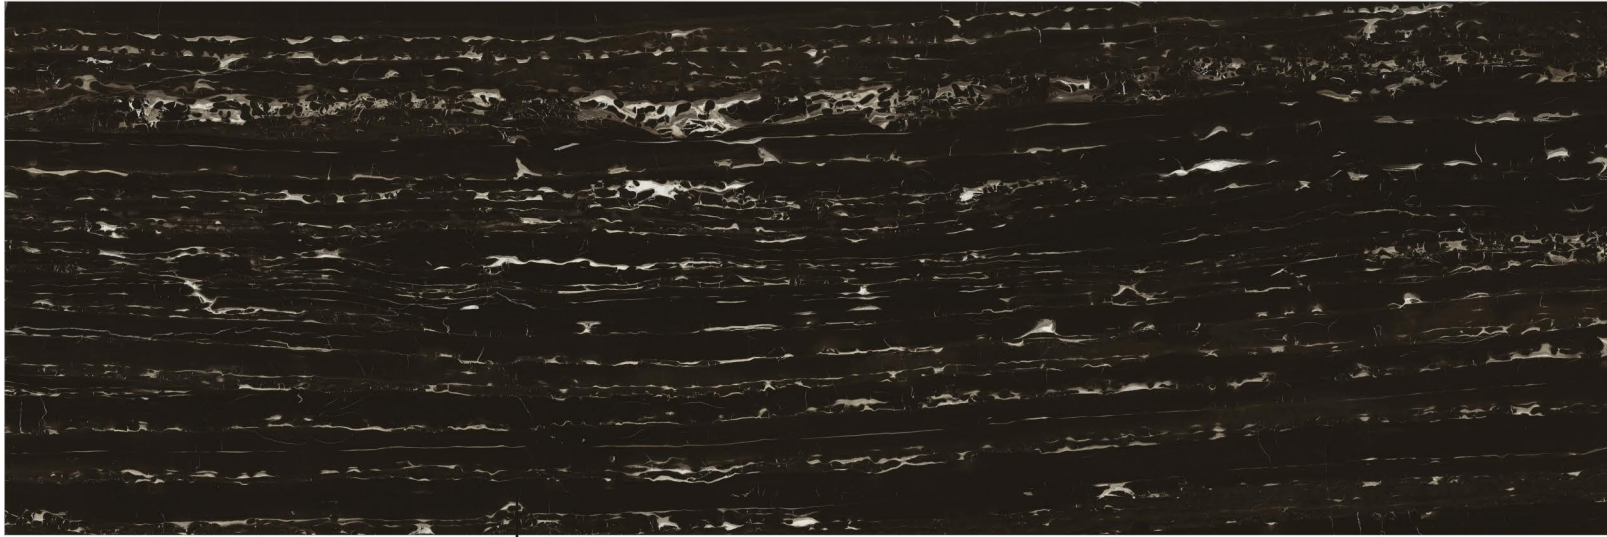

COLOR BODY

WHITE PORTORO

★ Glossy Finish

⊕ 15mm Thickness

800x2400mm

Public Parks & Garden

Kitchen Unit Top

Dining Table

Interior

Bathtub

Corridors & Halls