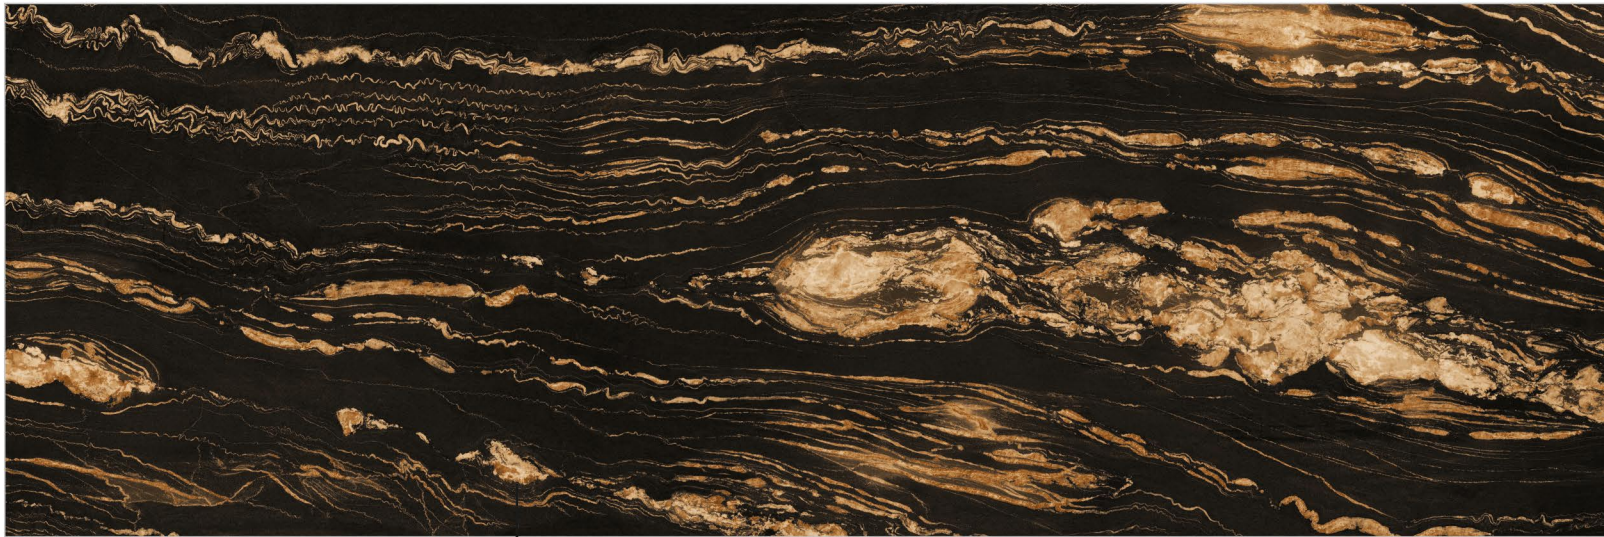

Bathtub

Corridors & Halls

COLOR BODY

GRANNA PORTORO

★ Glossy Finish

✚ 15mm Thickness

800x2400mm

Public Parks & Garden