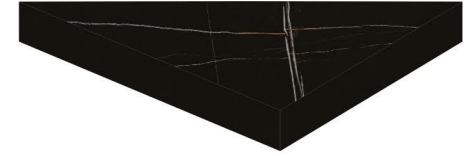

COLOR BODY

BLACK BEAUTY

★ Glossy Finish

⊕ 15mm Thickness

800x2400mm

Public Parks & Garden

Kitchen Unit Top

Dining Table

Interior

Bathtub

Corridors & Halls