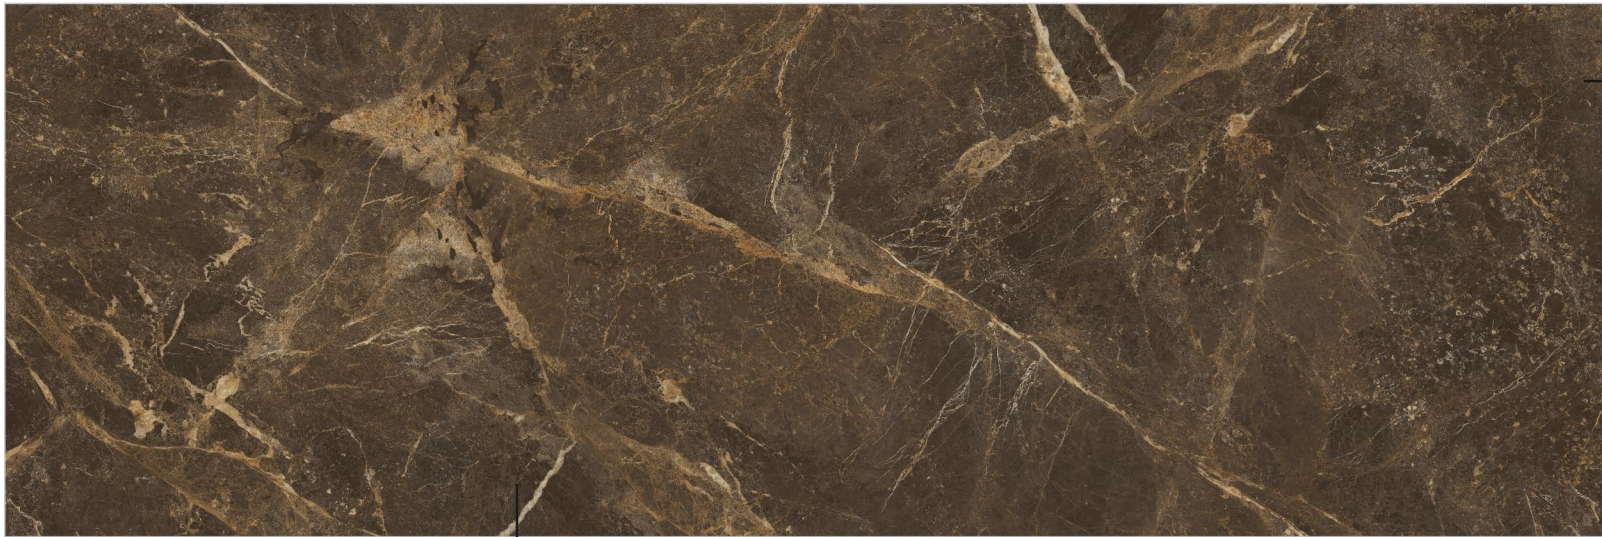

Bathtub

Corridors & Halls

COLOR BODY

CAMOFLANGE BROWN

★ Glossy Finish

⊕ 15mm Thickness

800x2400mm

Public Parks & Garden