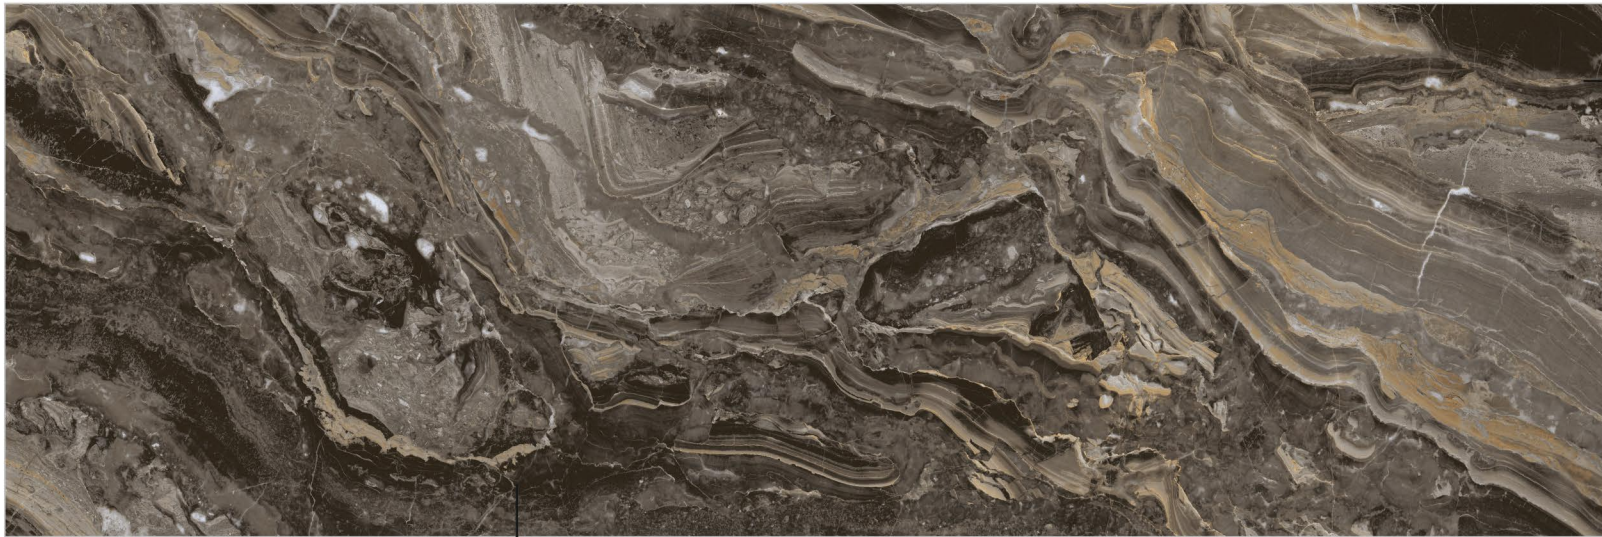

COLOR BODY

IRIDE NERO

★ Glossy Finish

✚ 15mm Thickness

800x2400mm

Public Parks & Garden

Kitchen Unit Top

Dining Table

Interior

Bathtub

Corridors & Halls