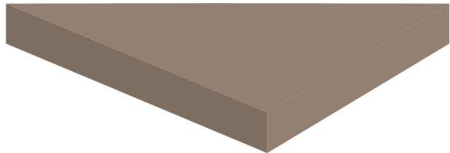

GREY

- ★ Glossy Finish
- ☾ Matt Finish
- ⊕ 15mm Thickness

800x2400mm

Public Parks & Garden

Kitchen Unit Top

Dining Table

Interior

Bathtub

Corridors & Halls

FULL BODY

BROWN

- ★ Glossy Finish
- ☾ Matt Finish
- ⊕ 15mm Thickness

800x2400mm

FULL BODY

MUSHROOM

- ★ Glossy Finish
- ☾ Matt Finish
- ⊕ 15mm Thickness