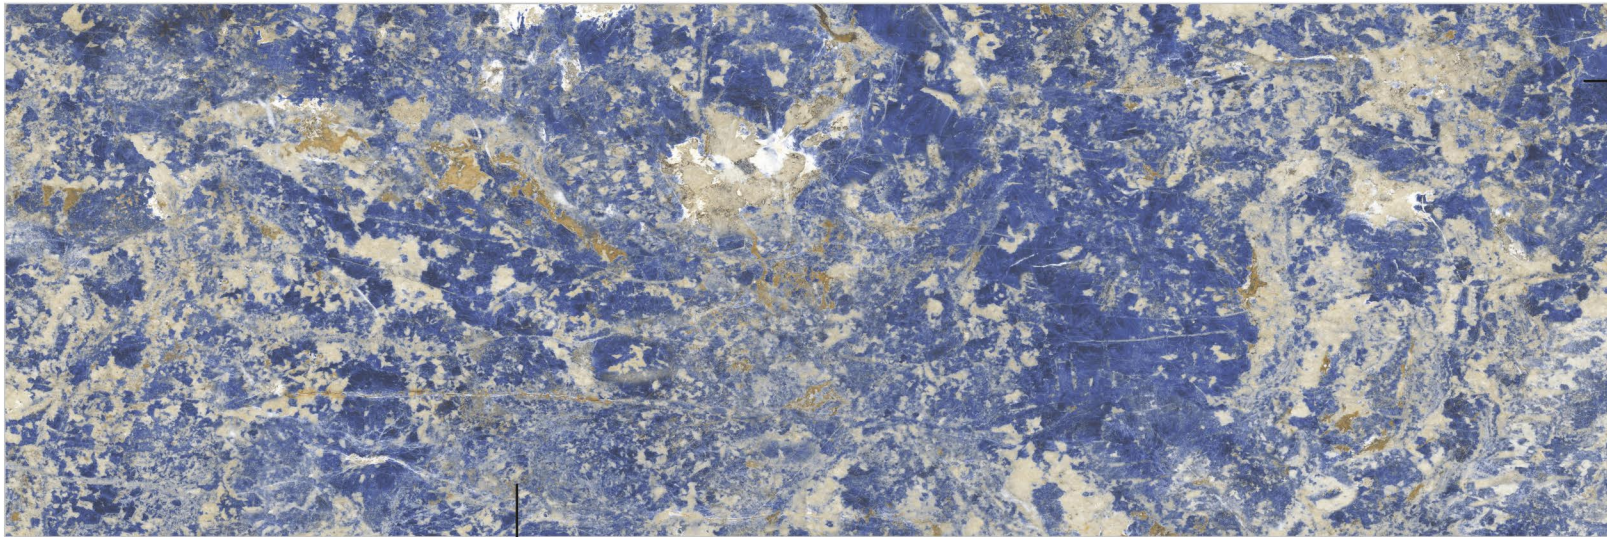

Interior

Bathtub

Corridors & Halls

COLOR BODY

BAHIA AZUL

★ Glossy Finish

⊕ 15mm Thickness

800x2400mm