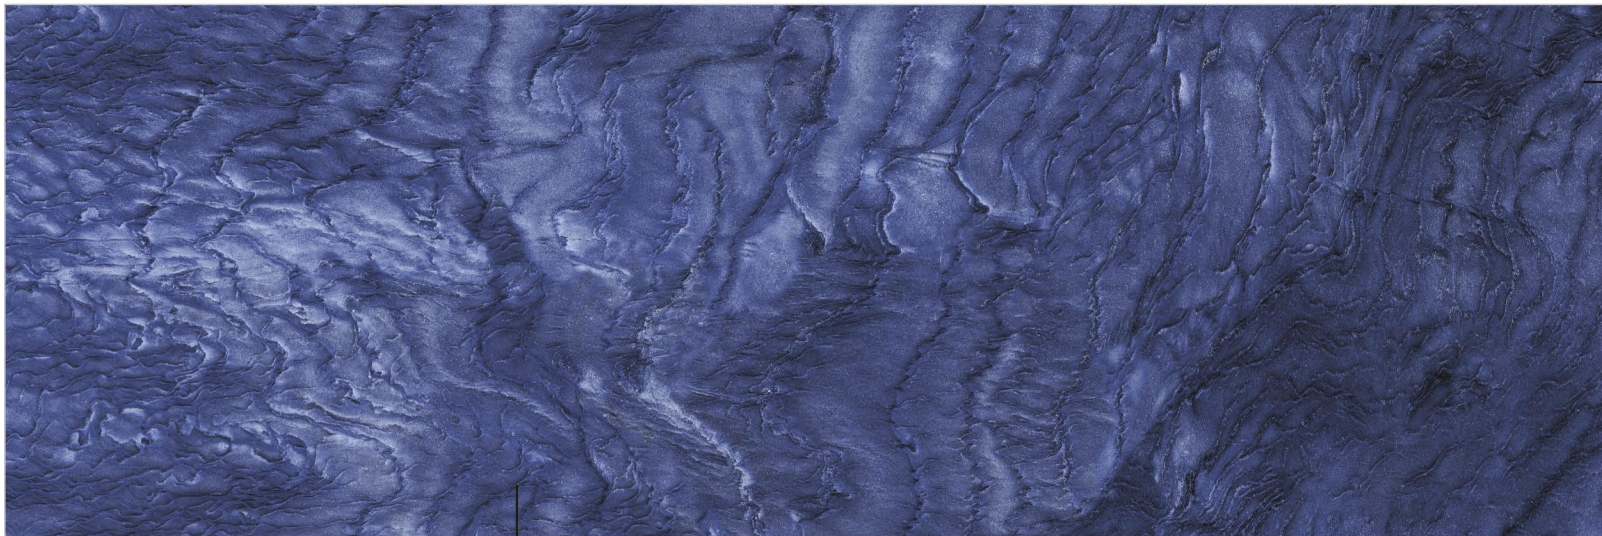

COLOR BODY

BAHIA WAVE

★ Glossy Finish

✚ 15mm Thickness

800x2400mm

Public Parks & Garden

Kitchen Unit Top

Dining Table

Interior

Bathtub

Corridors & Halls