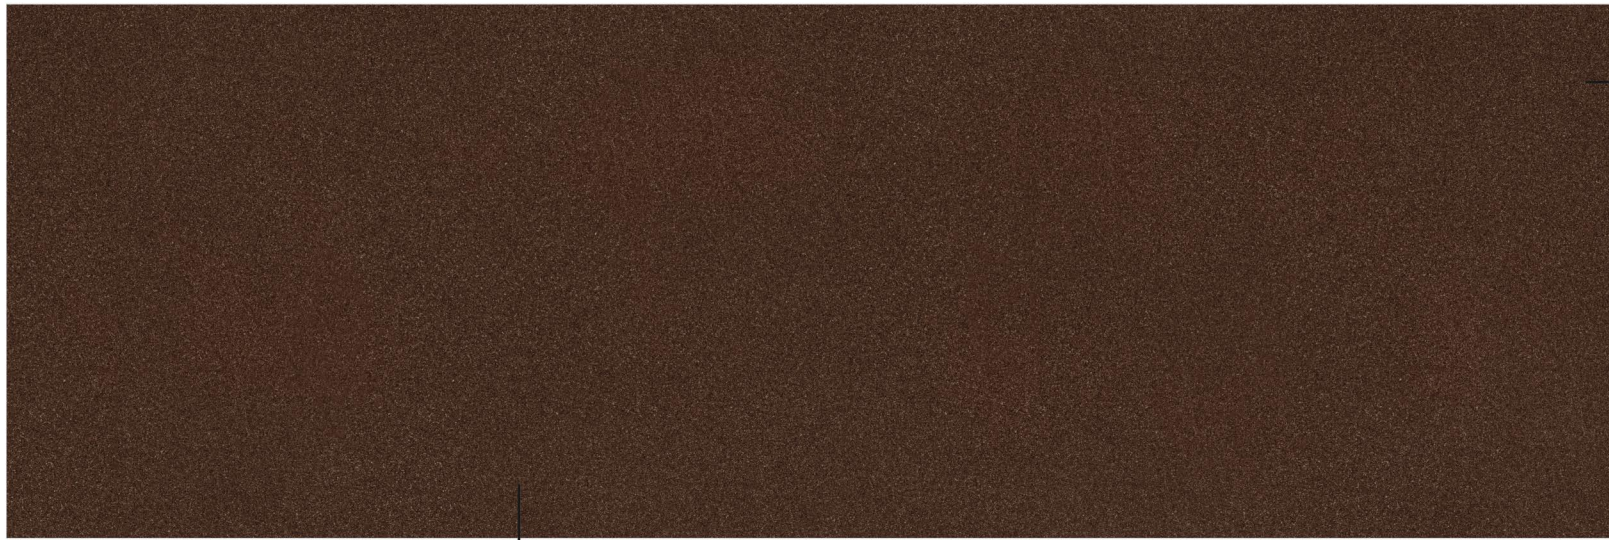

GALAXY BROWN

- ★ Glossy Finish
- ☾ Matt Finish
- ⊕ 15mm Thickness

800x2400mm