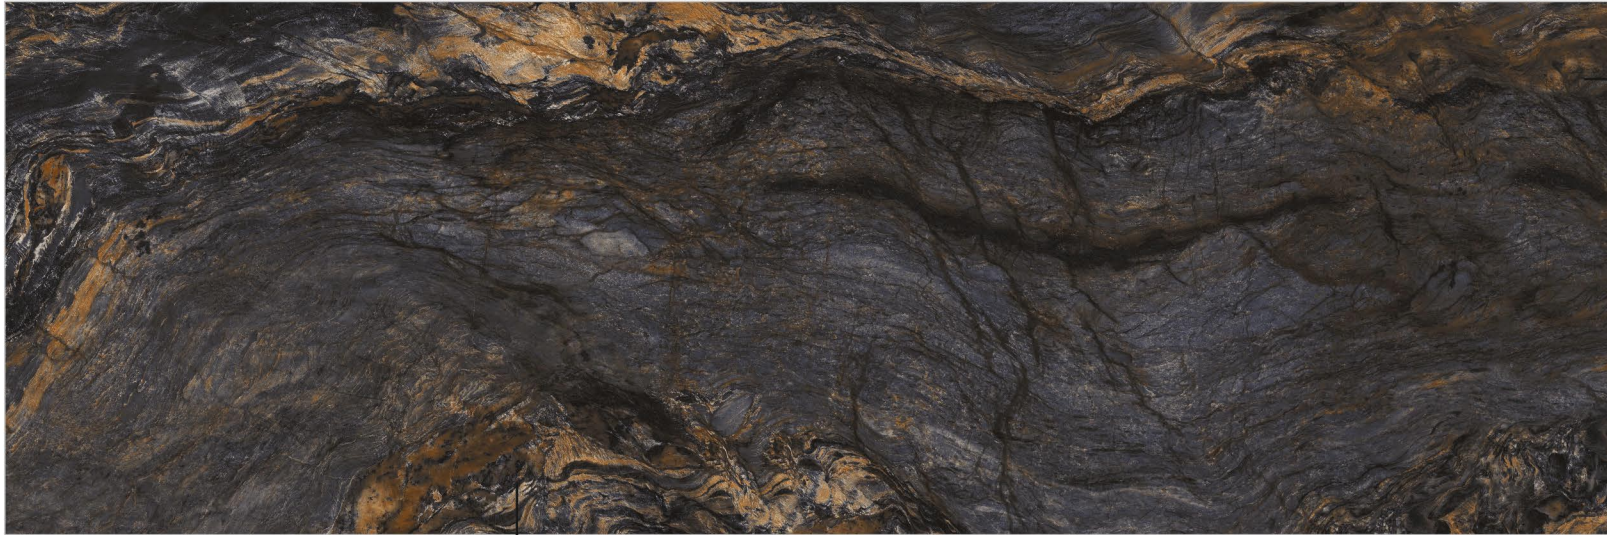

Dining Table

Interior

Bathtub

Corridors & Halls

COLOR BODY

BLACK GOLD

★ Glossy Finish

✚ 15mm Thickness