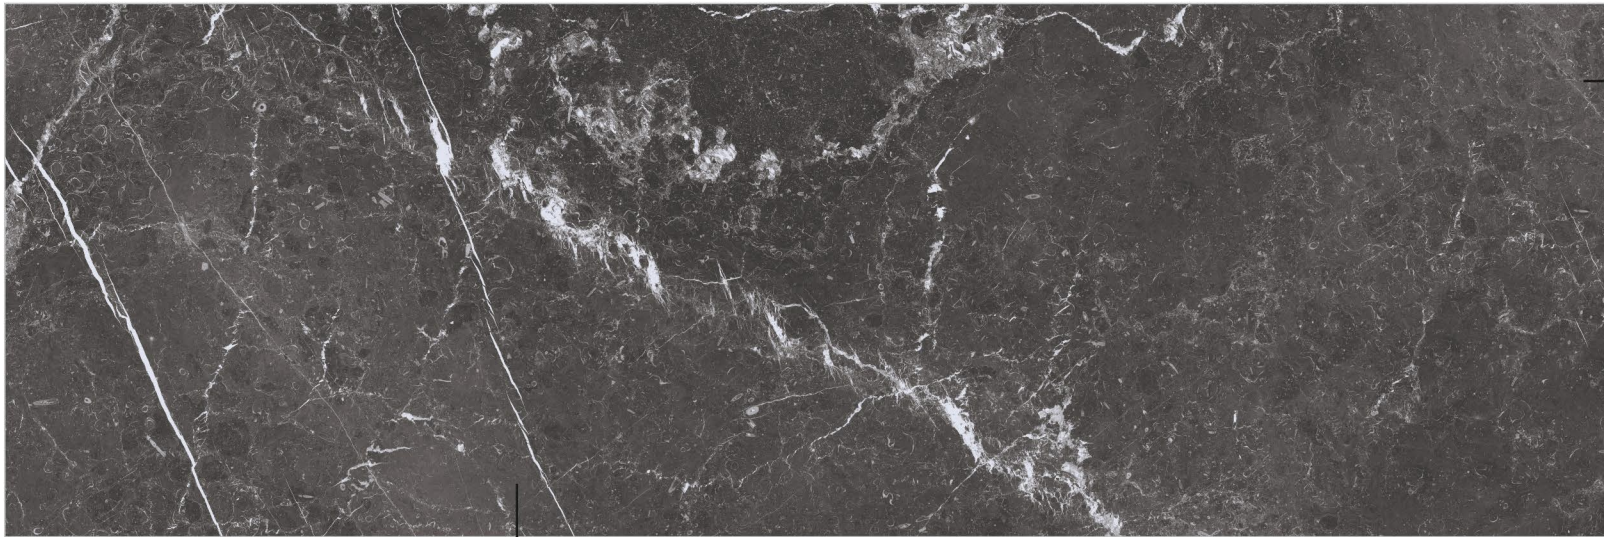

COLOR BODY

BDB CHROMITE

★ Glossy Finish

⊕ 15mm Thickness

800x2400mm

Public Parks & Garden

Kitchen Unit Top

Dining Table

Interior

Bathtub

Corridors & Halls