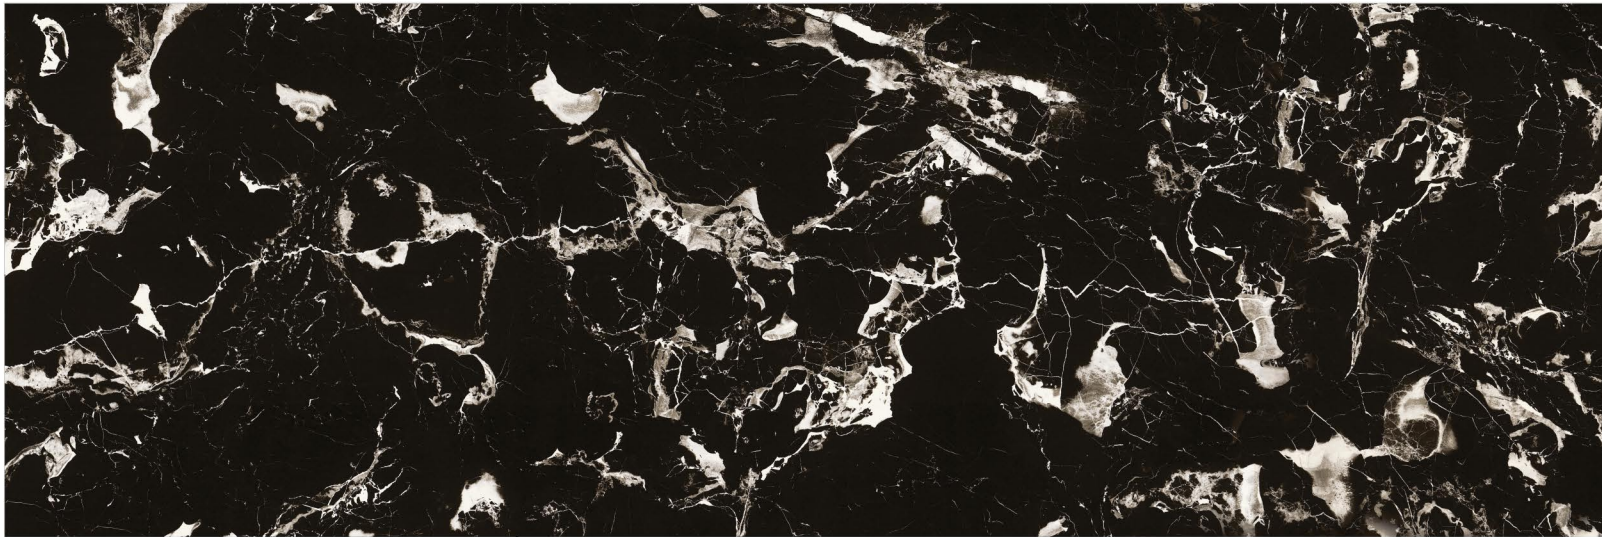

COLOR BODY

PORTORO NERO

★ Glossy Finish

✚ 15mm Thickness

800x2400mm

Public Parks & Garden

Kitchen Unit Top

Dining Table

Interior

Bathtub

Corridors & Halls