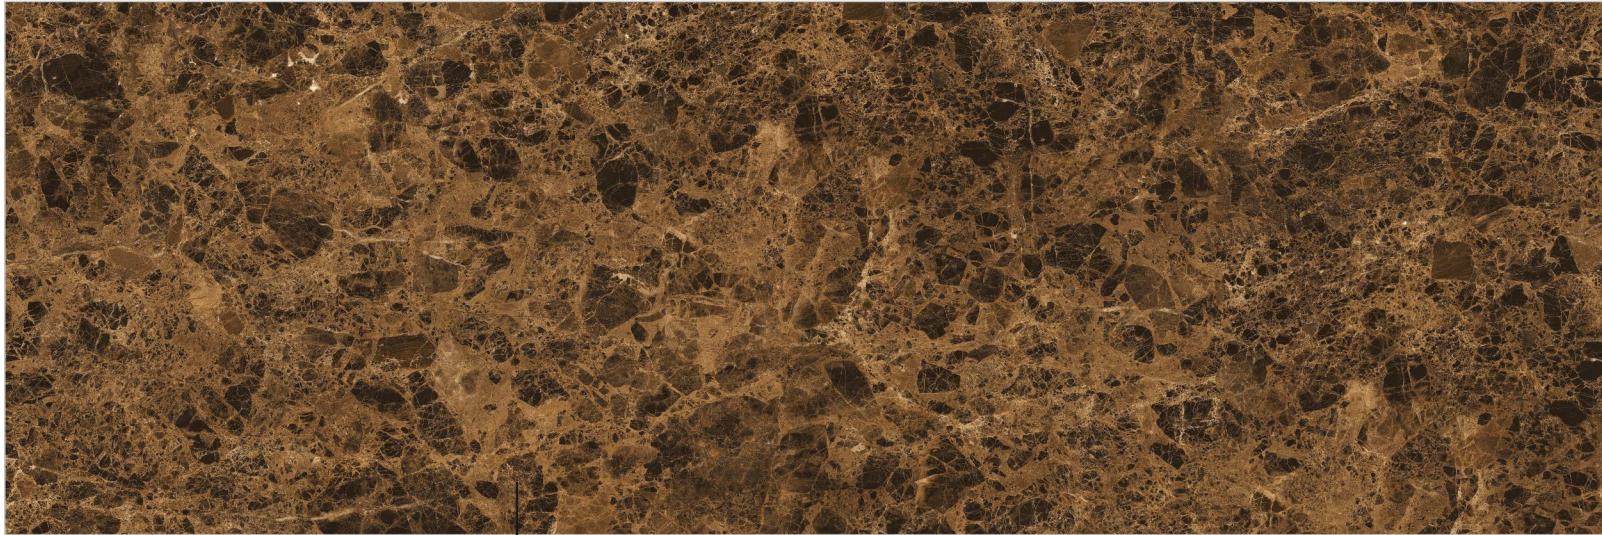

800x2400mm

Public Parks & Garden

Kitchen Unit Top

Dining Table

Interior

Bathtub

Corridors & Halls

COLOR BODY