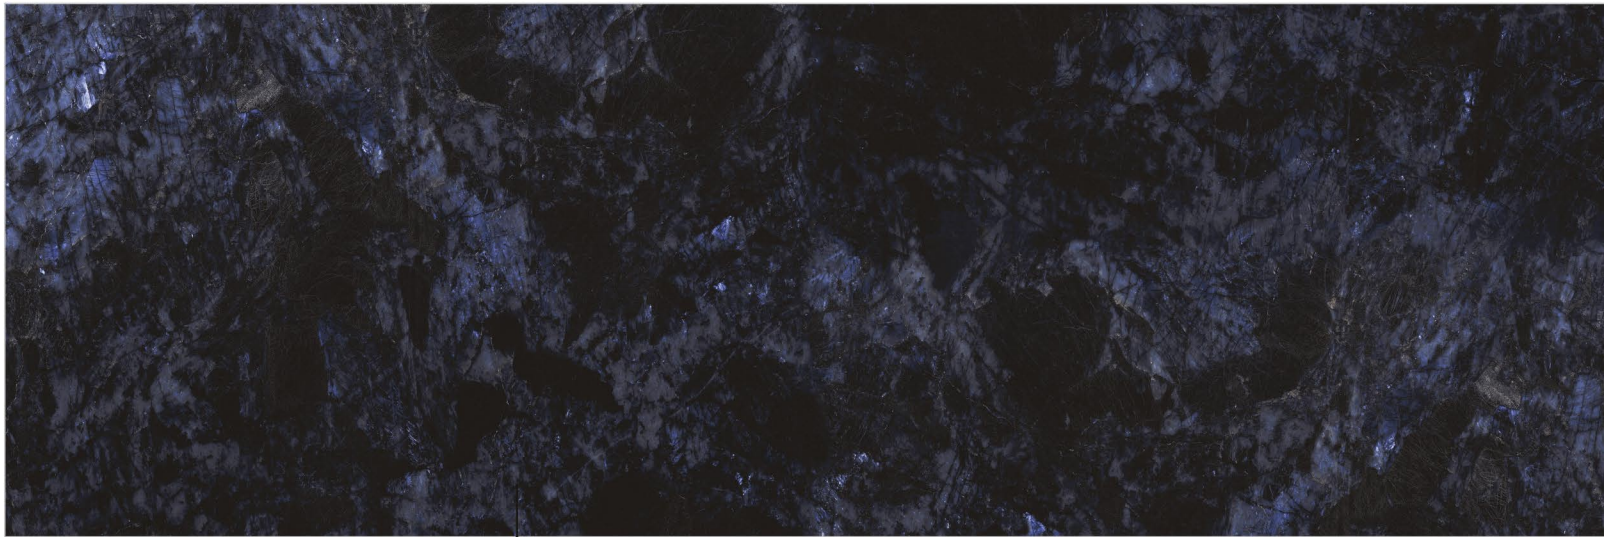

Interior

Bathtub

Corridors & Halls

COLOR BODY

VOLGA BLUE

★ Glossy Finish

⊕ 15mm Thickness

800x2400mm