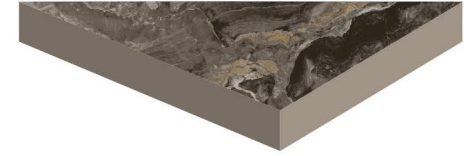

✚ 15mm Thickness

800x2400mm

Public Parks & Garden

Kitchen Unit Top

Dining Table

Interior

Bathtub

Corridors & Halls