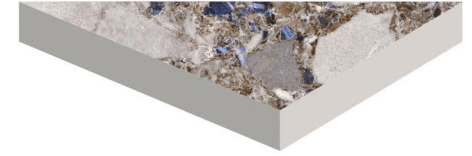

COLOR BODY

INFINITO AZUL

★ Glossy Finish

⊕ 15mm Thickness

800x2400mm

Public Parks & Garden

Kitchen Unit Top

Dining Table

Interior

Bathtub

Corridors & Halls