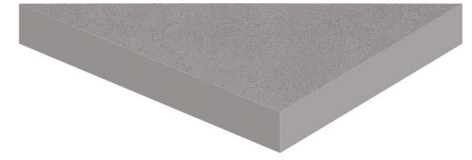

GREY

- ★ Glossy Finish
- ☾ Matt Finish
- ⊕ 15mm Thickness

800x2400mm

Public Parks & Garden

Kitchen Unit Top

Dining Table

Interior

Bathtub

800x2400mm

FULL BODY

CREMA IVORY

- ★ Glossy Finish
- ☾ Matt Finish
- ⊕ 15mm Thickness

800x2400mm

FULL BODY

GALAXY GREY

- ★ Glossy Finish
- ☾ Matt Finish
- ⊕ 15mm Thickness