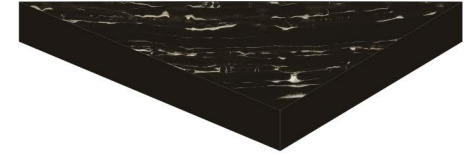

✚ 15mm Thickness

800x2400mm

Public Parks & Garden

Kitchen Unit Top

Dining Table

Interior

Bathtub

Corridors & Halls