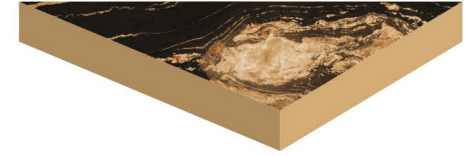

Bathtub

Corridors & Halls

COLOR BODY

GRANNA PORTORO

★ Glossy Finish

✚ 15mm Thickness

800x2400mm

Public Parks & Garden