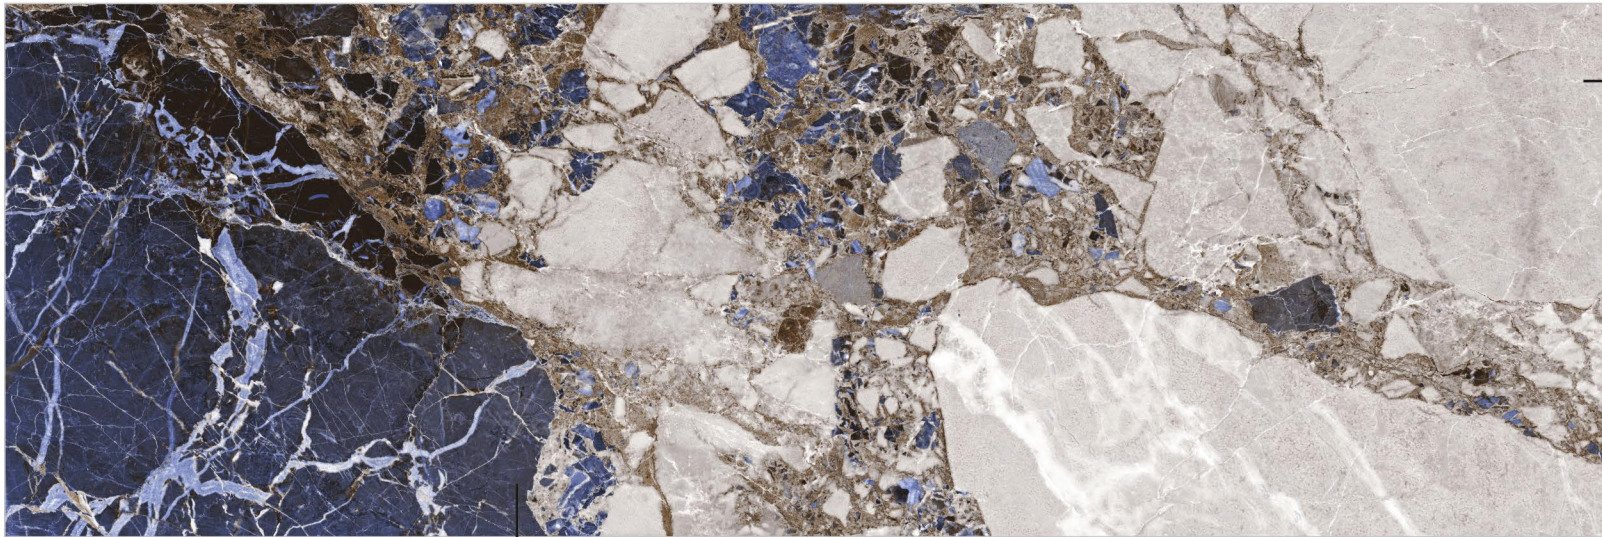

Public Parks & Garden

Kitchen Unit Top

Dining Table

Interior

Bathtub

Corridors & Halls

COLOR BODY

INFINITO AZUL