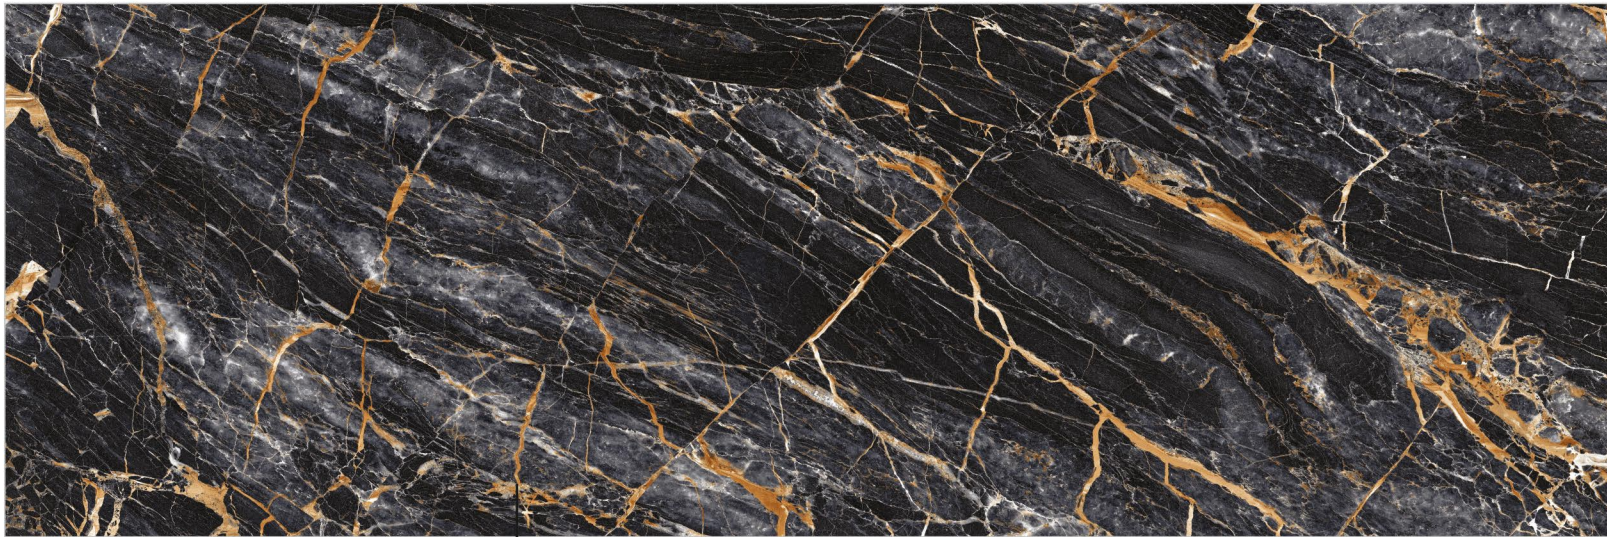

800x2400mm

Public Parks & Garden

Kitchen Unit Top

Dining Table

Interior

Bathtub

Corridors & Halls

COLOR BODY