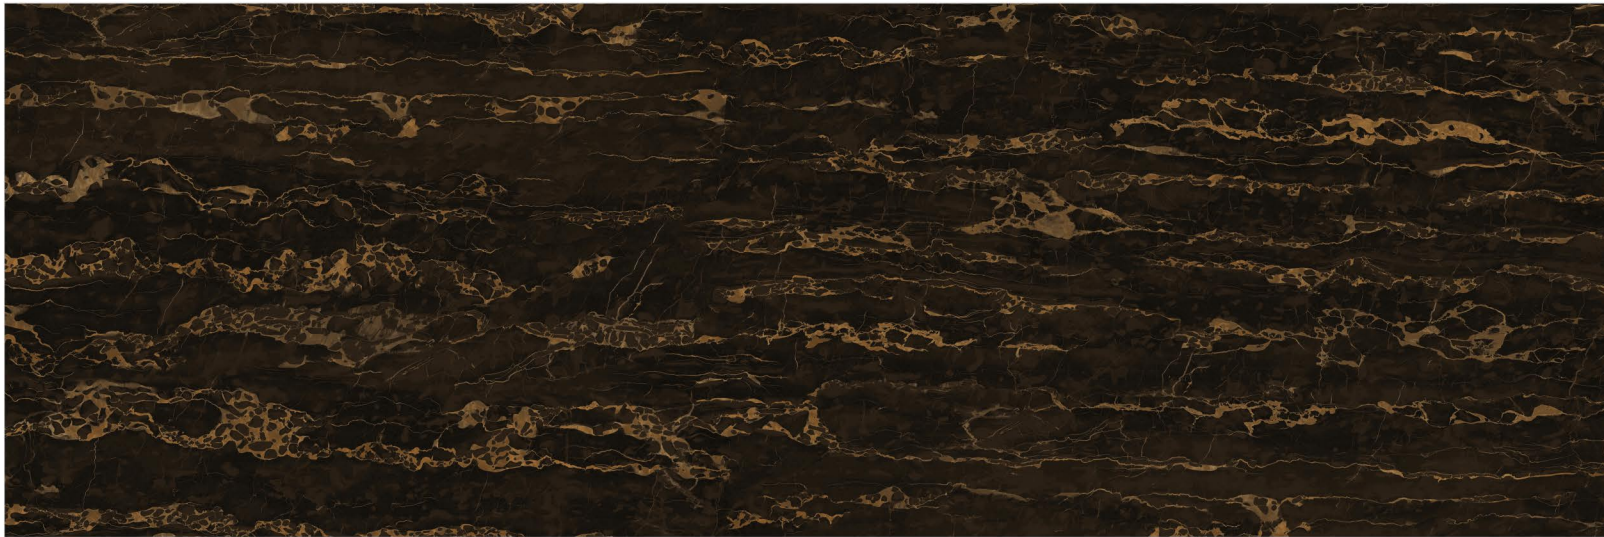

Kitchen Unit Top

Dining Table

Interior

Bathtub

Corridors & Halls

COLOR BODY

PORTOVENERE MARBLE

★ Glossy Finish