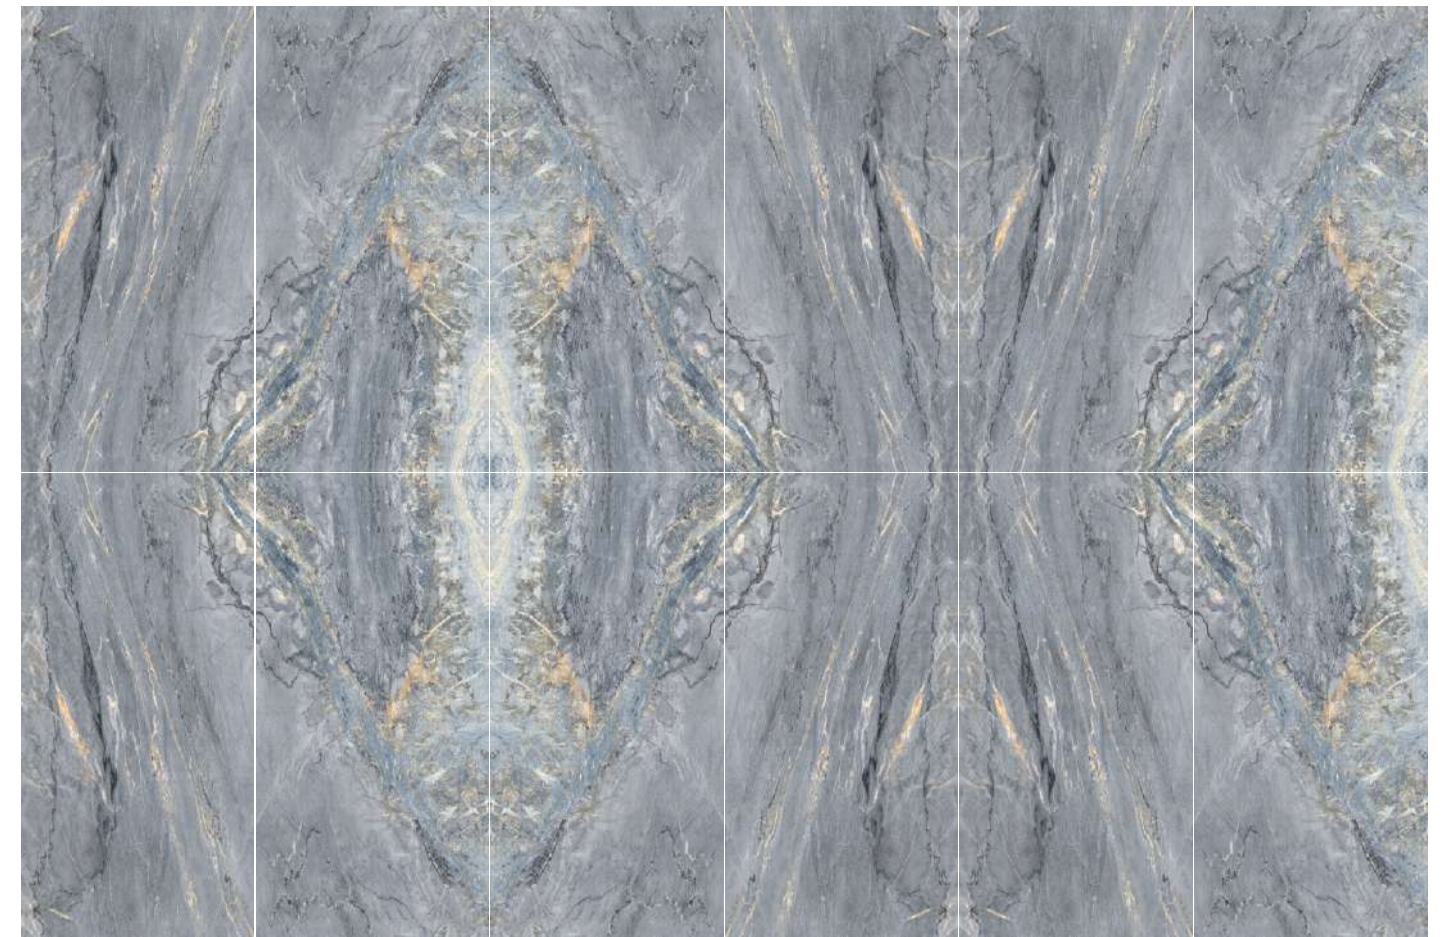

HIGH GLOSSY

ATLANTIC WHITE #

1200X2400mm

Continue

2 Face

Also Available in
800x1600mm | 1200x1200mm

✂ 9mm Thickness

HIGH GLOSSY

ALONZO BLUE #

1200X2400mm

Bookmatch

4 Random

✂ 9mm Thickness

Give structure to your
decor aesthetics

HIGH GLOSSY

BETEL WHITE

1200X2400mm

2 Random

Also Available in
800x1600mm | 1200x1200mm

✂ 9mm Thickness