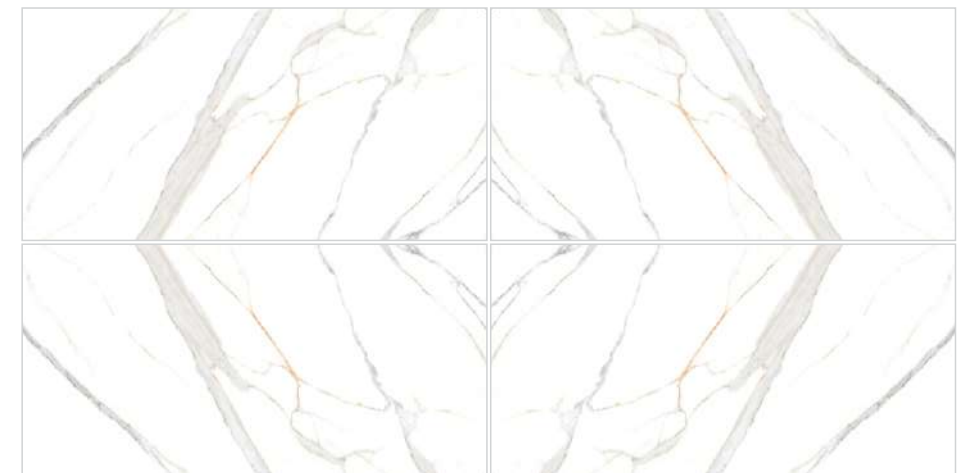

HIGH GLOSSY

ELITE BLACK #

1200X2400mm

Bookmatch

✂ 9mm Thickness

HIGH GLOSSY

GALAXY STUTUARIO #

1200X2400mm

Bookmatch

✂ 9mm Thickness

HIGH GLOSSY

GLORIOUS WHITE #

1200X2400mm

Bookmatch

Also Available in
1200x1200mm

✂ 9mm Thickness

HIGH GLOSSY

GRONZA WHITE #

1200X2400mm

Bookmatch

✂ 9mm Thickness