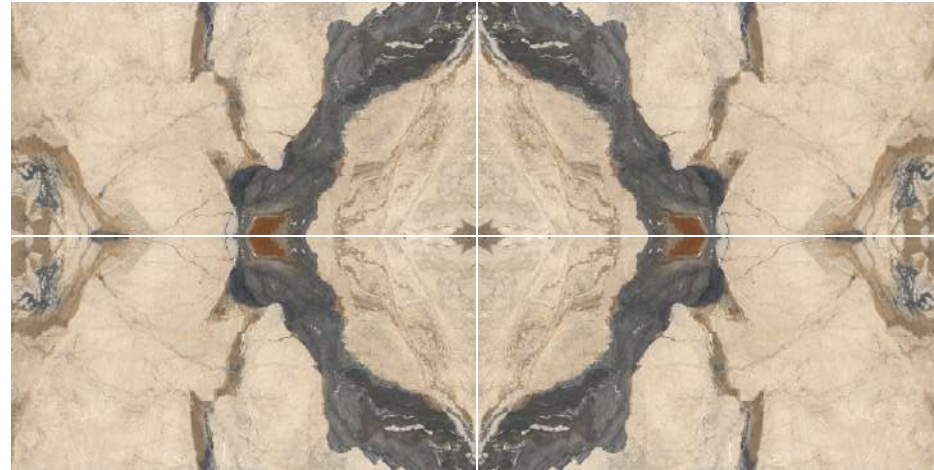

HIGH GLOSSY

CHIFFON BEIGE #

1200X2400mm

Bookmatch

✂ 9mm Thickness

HIGH GLOSSY

BROCKEN BRECCIA #

1200X2400mm