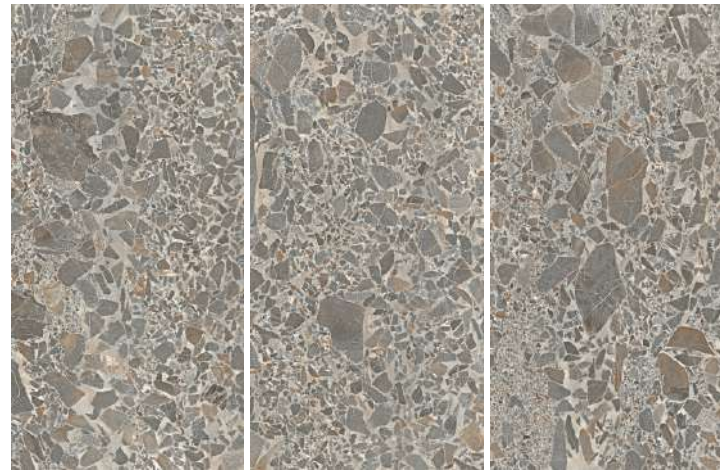

CARVING

RUBY QUARTZ SEAL

1200X2400mm

4 Random