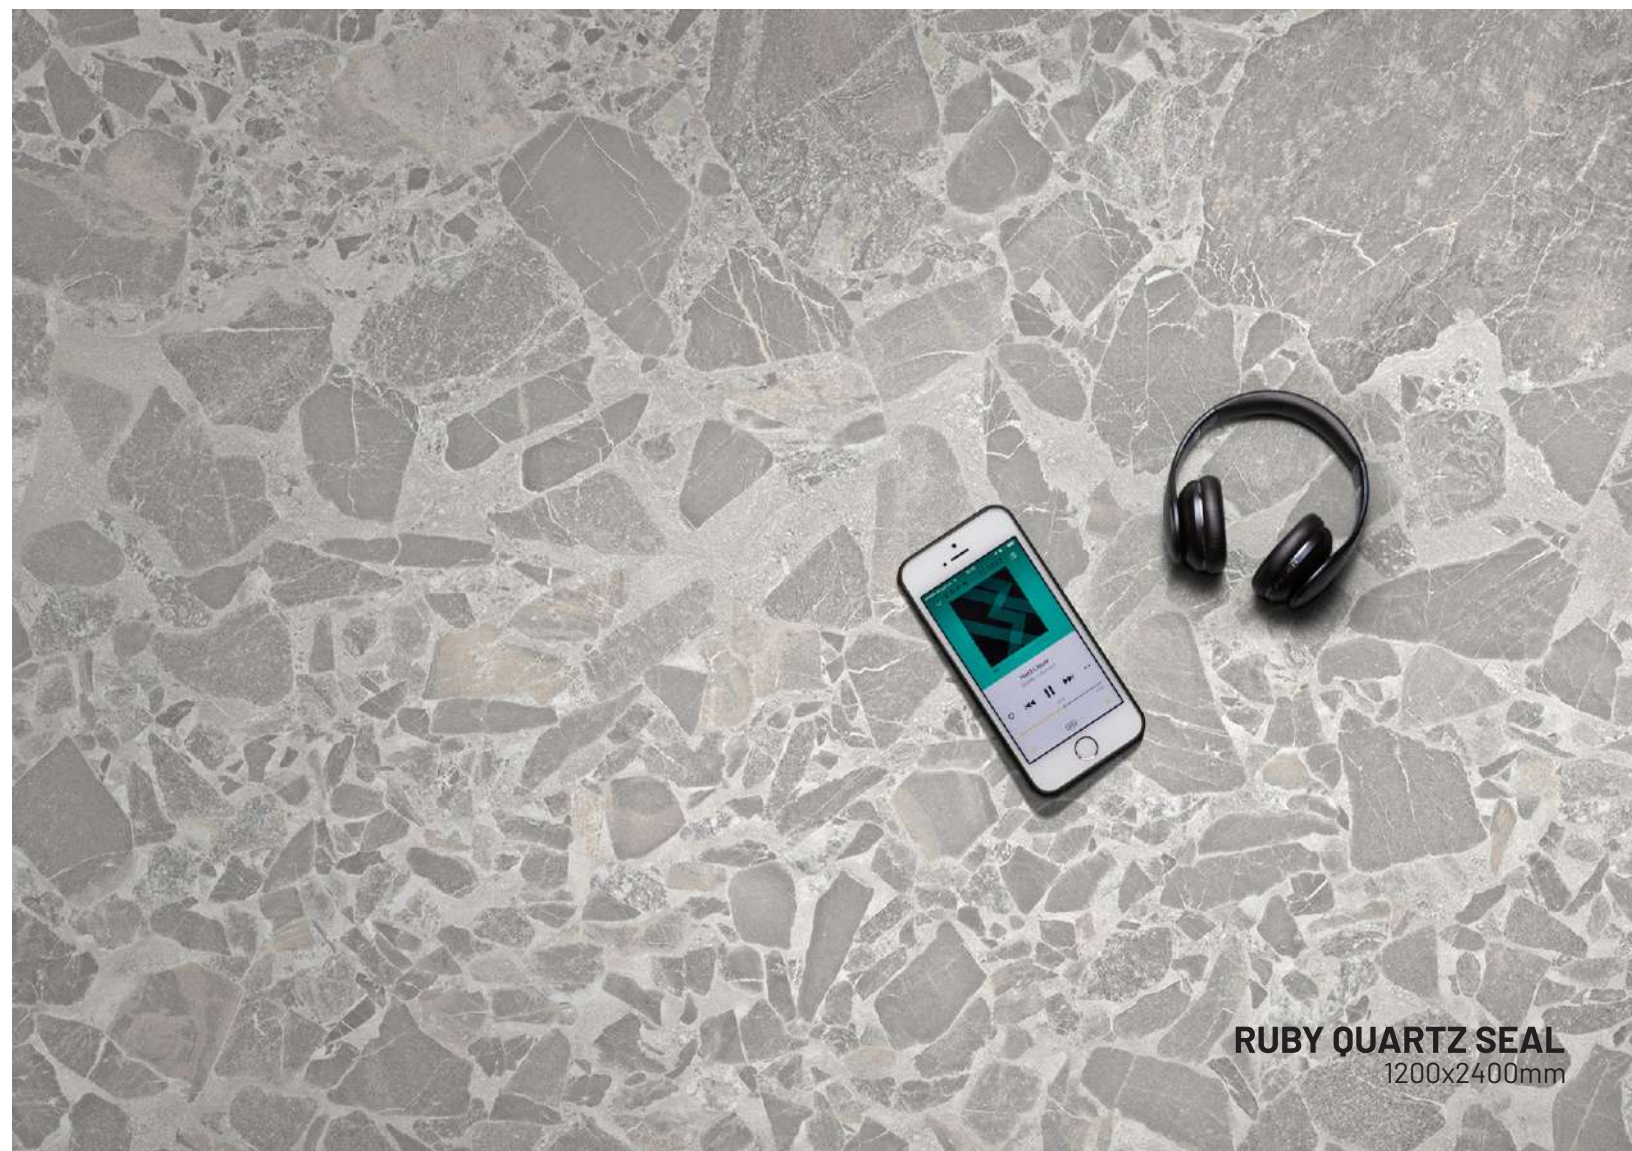

CARVING

STUCCO BEIGE

1200X2400mm

✂ 9mm Thickness

STUCCO BEIGE
1200x2400mm

Dive deep inside the heart of art

-  Resistant to UV
-  Low Water Absorption
-  Resistant to Chemical
-  Resistant to Impact Force
-  Resistant to Scratch
-  High Physical Strength
-  Resistant To Heat