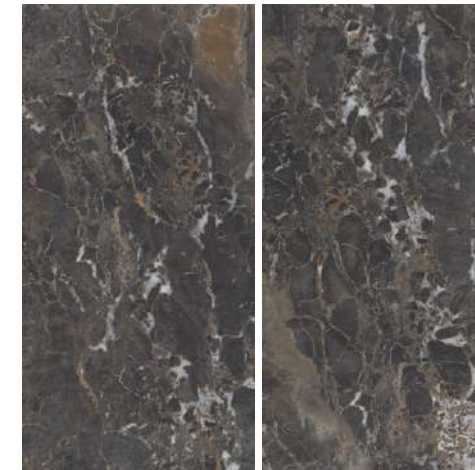

* Dark High Glossy Series

HIGH GLOSSY

SAHARA BLACK *

1200X2400mm

2 Random

Also Available in
800x1600mm | 1200x1200mm

✂ 9mm Thickness

HIGH GLOSSY