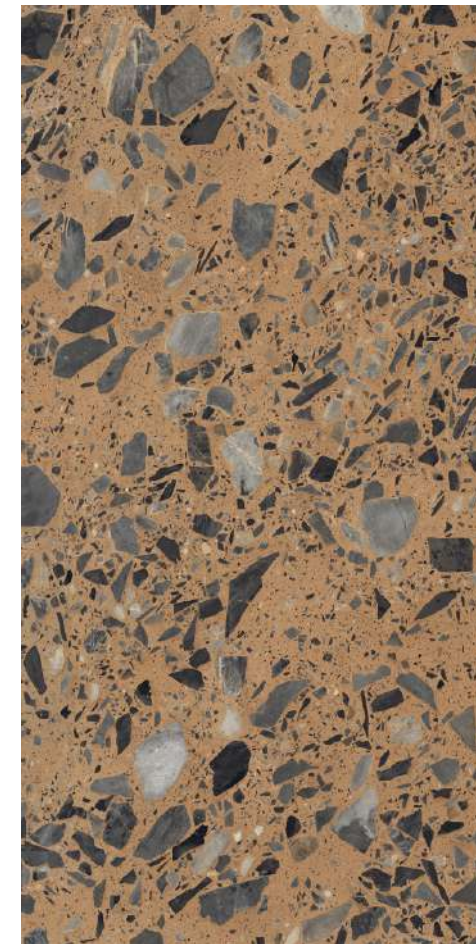

HIGH GLOSSY

TOPAZ BROWN *

1200X2400mm

✂ 9mm Thickness