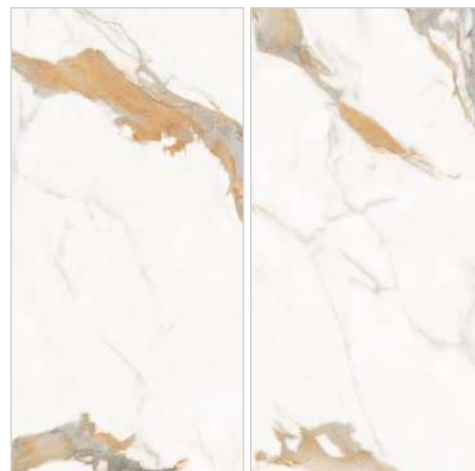

HIGH GLOSSY

STATARIO GOLD

1200X2400mm

Bookmatch

3 Random

✂ 9mm Thickness