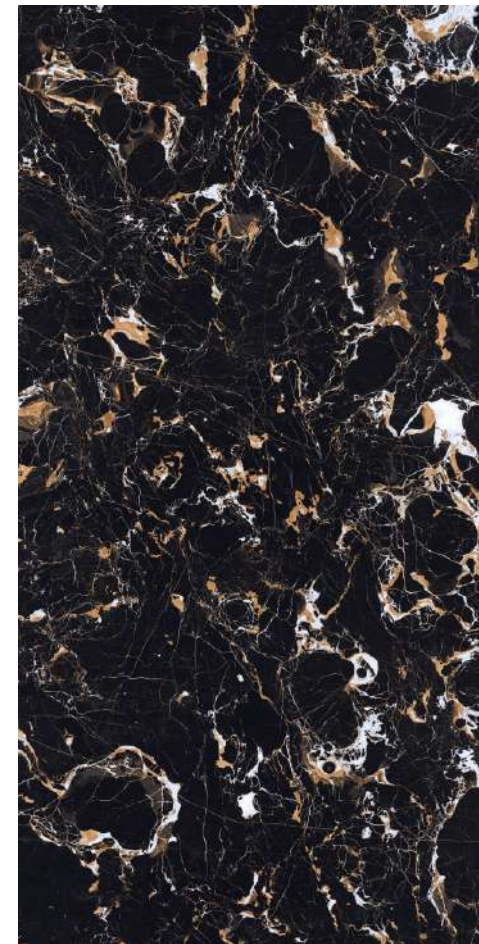

HIGH GLOSSY

PORTORO GOLD *

1200X2400mm

2 Random

Also Available in
800x1600mm

✂ 9mm Thickness

* Dark High Glossy Series