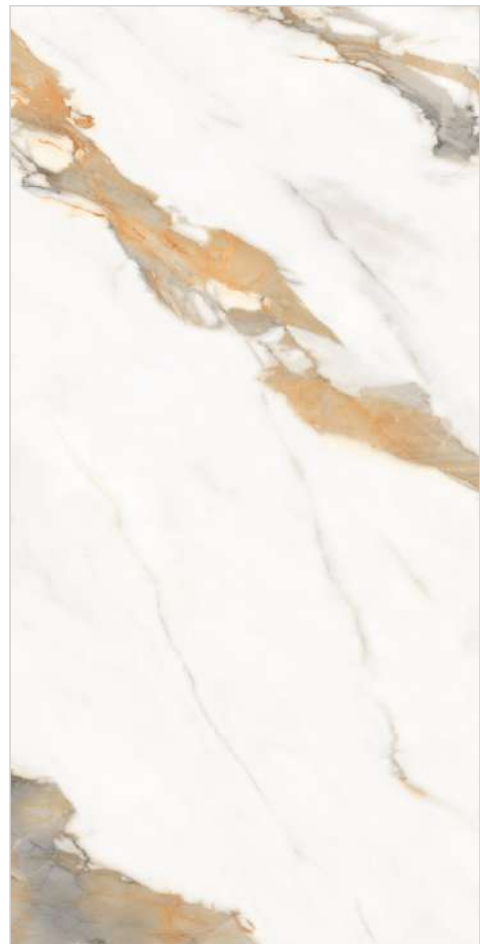

HIGH GLOSSY

SUMMER WHITE #

1200X2400mm

4 Random

Also Available in
800x1600mm | 1200x1200mm

✂ 9mm Thickness

HIGH GLOSSY

STATARIO GOLD