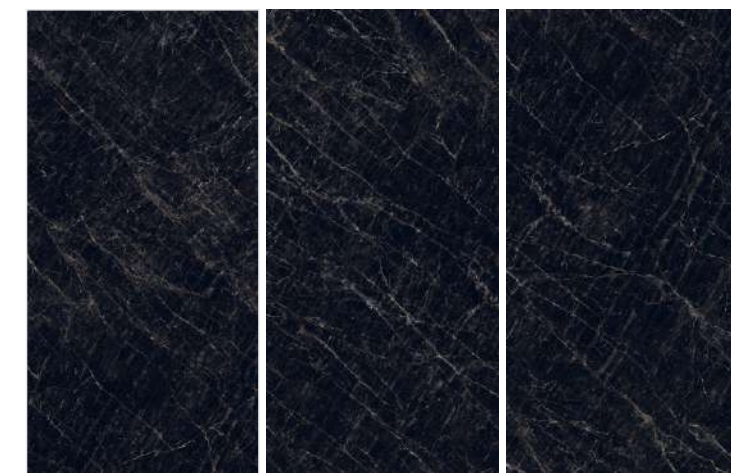

* Dark High Glossy Series

* Dark High Glossy Series