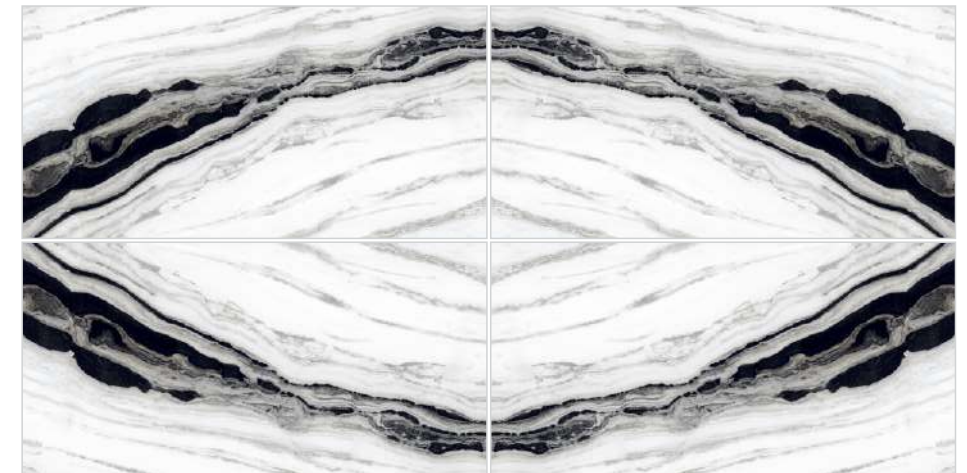

Bookmatch

✂ 9mm Thickness

HIGH GLOSSY

COVELANO LASCA #

1200X2400mm

Bookmatch

✂ 9mm Thickness

HIGH GLOSSY