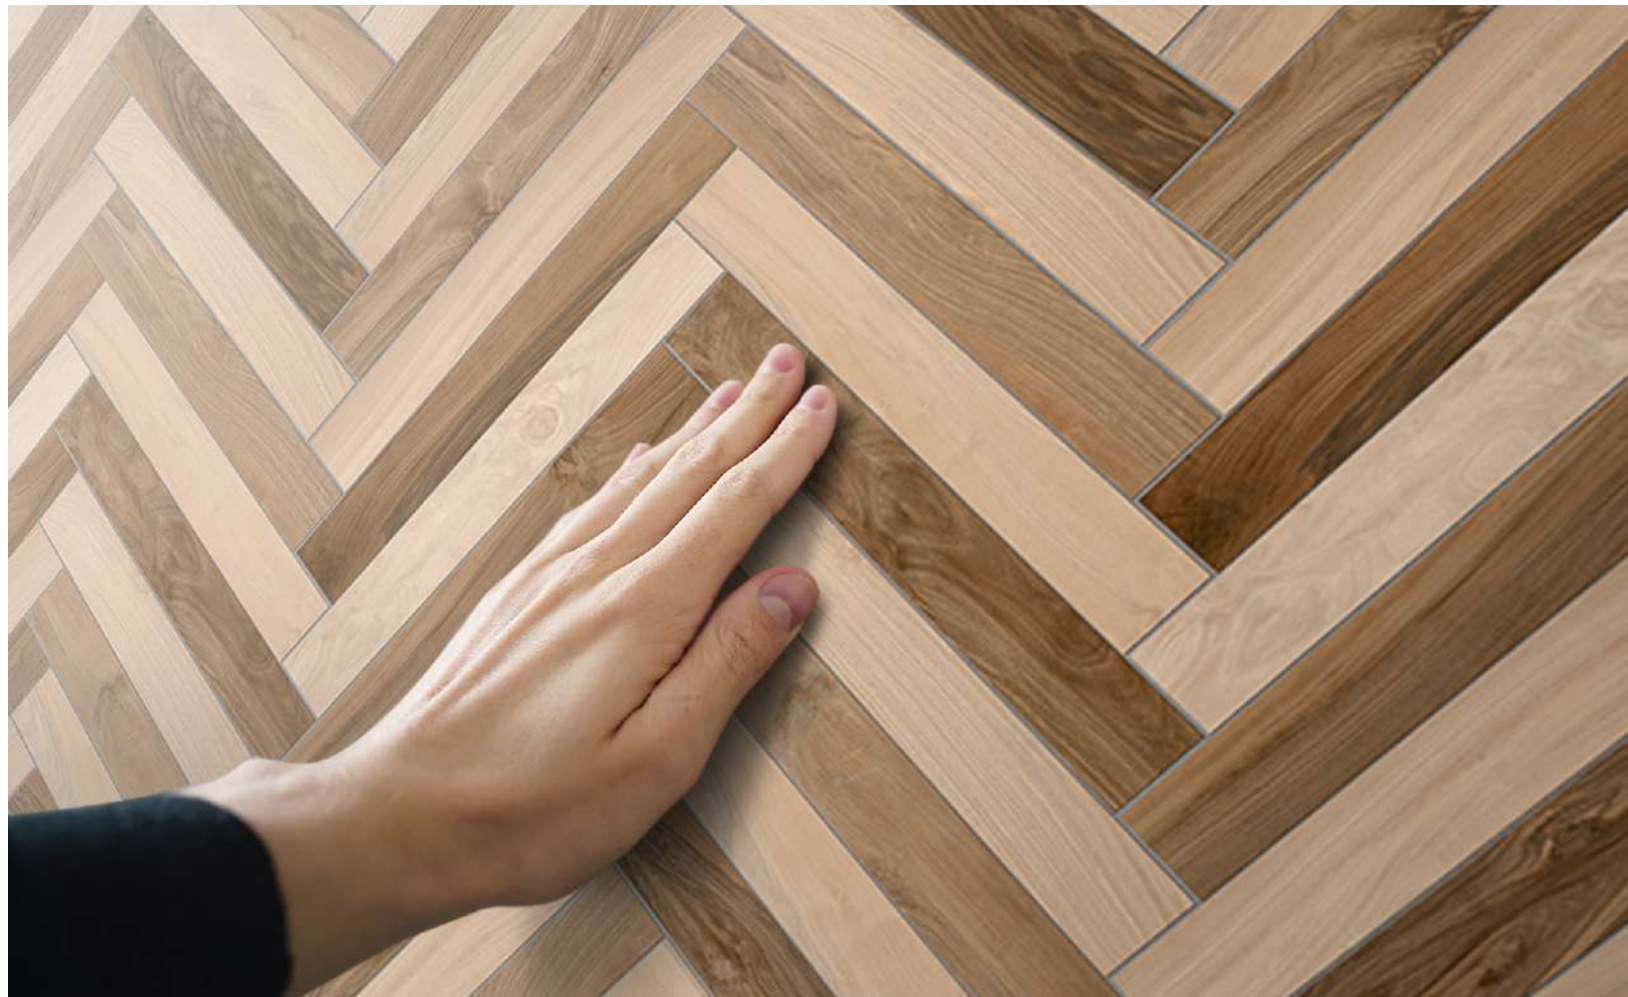

Special Series

ROOST WOOD
1200x2400mm

CARVING

•••
Mastering with
everlasting grace

Perfection is our passion and habit. we are mastering the art to build a captivating comfort zone to your place. It will definitely stun the onlookers with the amplified tile finish. Contact us to fall in love with the latest tile trends.