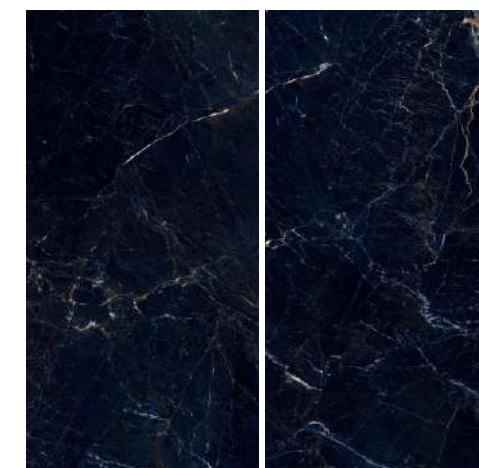

2 Random

✂ 9mm Thickness

HIGH GLOSSY

AZUL CIELO *

1200X2400mm

3 Random

Also Available in
1200x1200mm

✂ 9mm Thickness